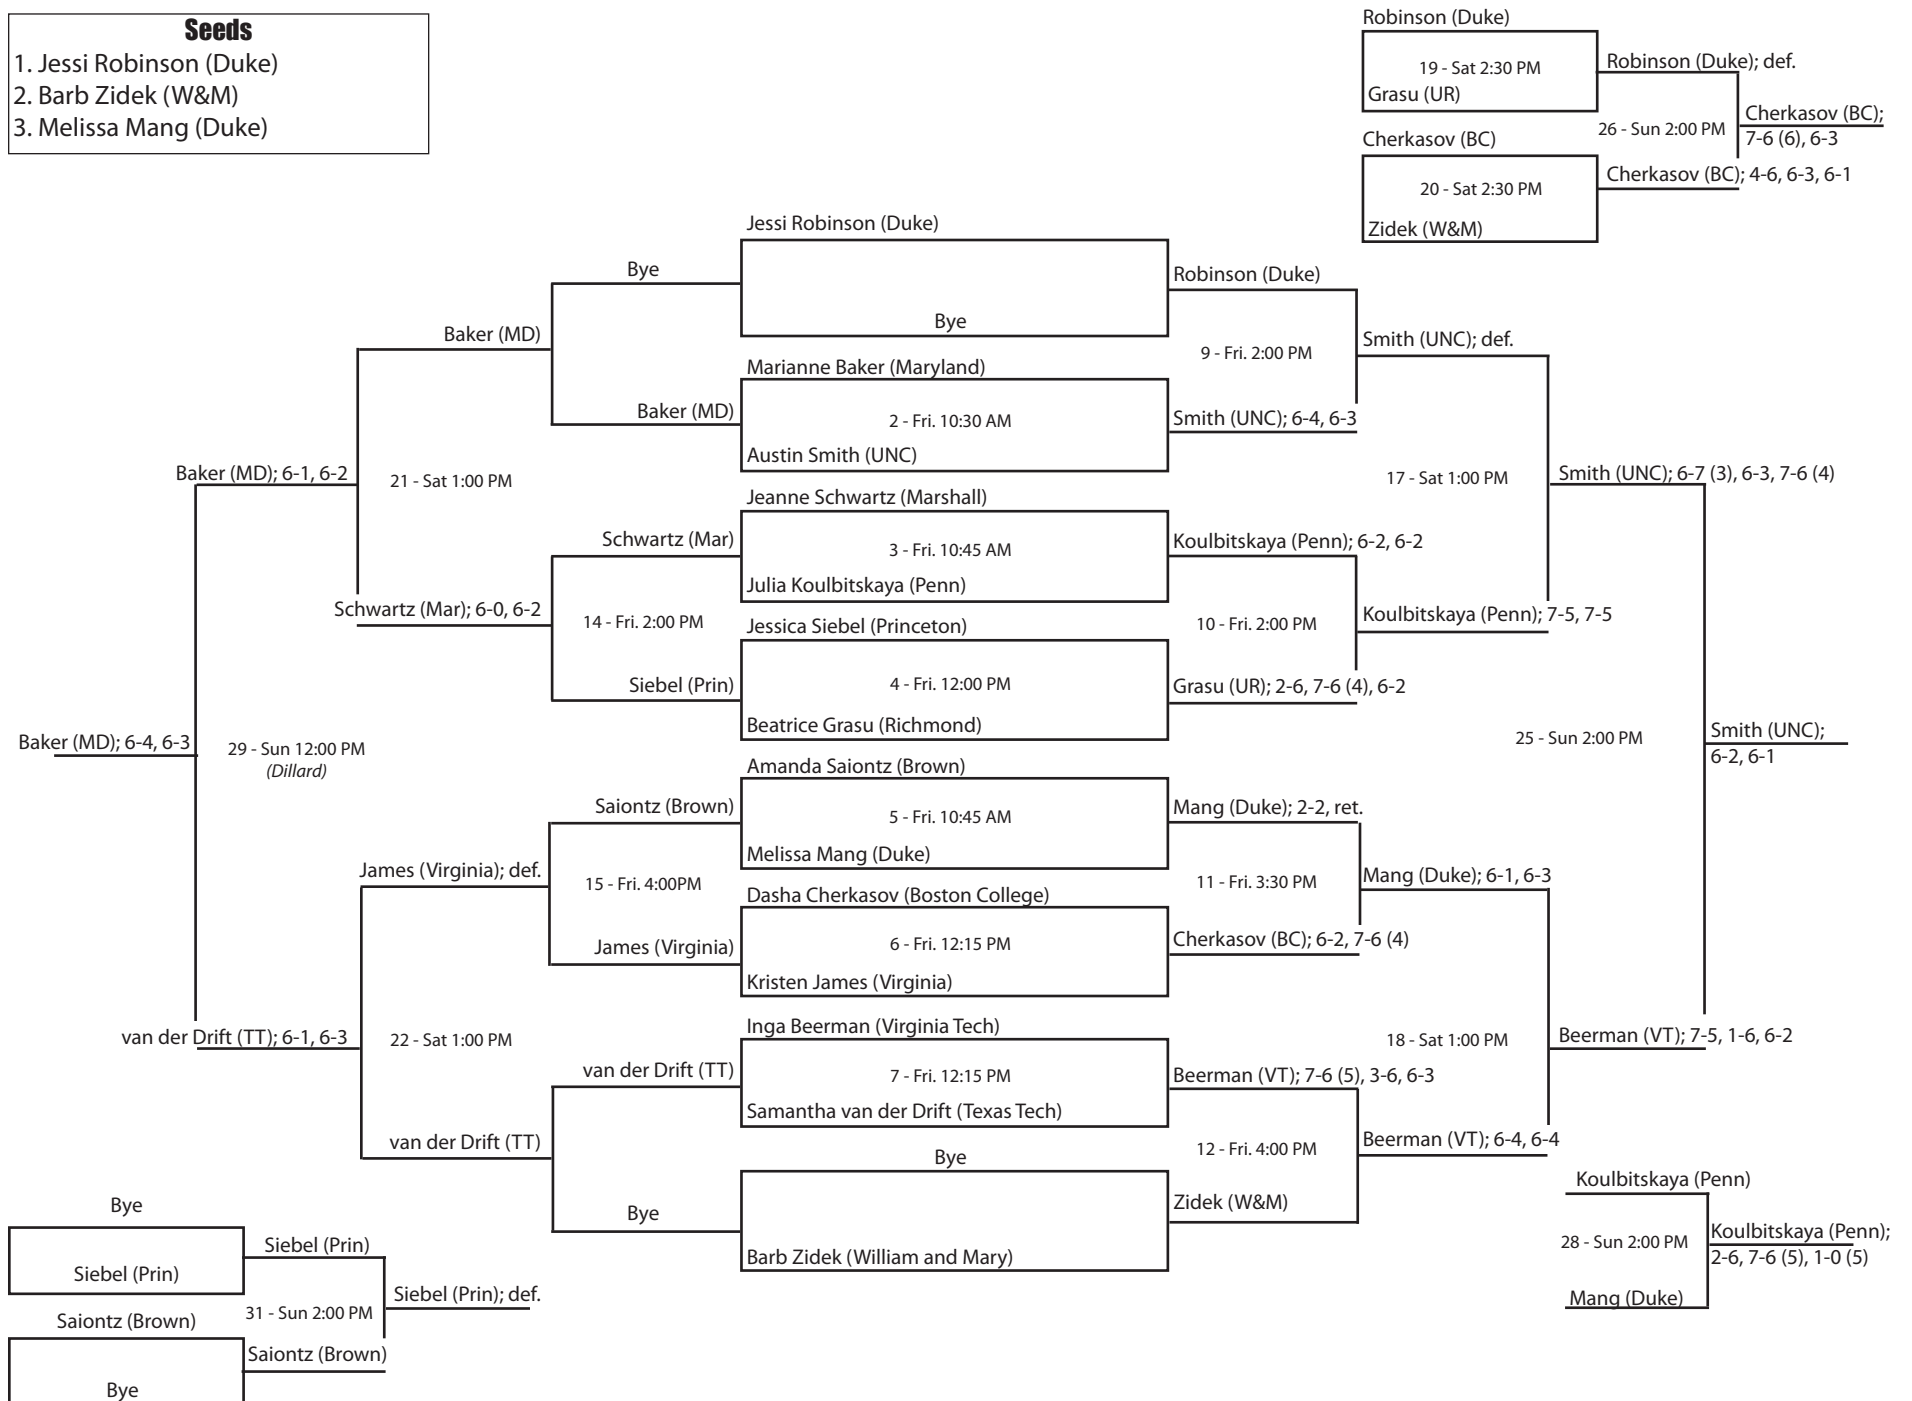

13th Annual William and Mary Women's Tennis Invitational • Williamsburg, Virginia • September 16-18, 2005

Singles - Flight A (all matches at Busch)

- Seeds**
- #22 Mariana Yuferova (VCU)
 - #46 Megan Muth (W&M)
 - #96 Olga Borisova (VCU)
 - Aurelia Miseviciute (Arkansas)

13th Annual William and Mary Women's Tennis Invitational • Williamsburg, Virginia • September 16-18, 2005

Singles - Flight B (all matches at Busch; except as noted)

- Seeds**
1. Jessi Robinson (Duke)
 2. Barb Zidek (W&M)
 3. Melissa Mang (Duke)

13th Annual William and Mary Women's Tennis Invitational • Williamsburg, Virginia • September 16-18, 2005

Singles - Flight C (all matches at Caf, except final at Busch)

- Seeds**
1. Charlotte Tansill (UNC)
 2. J.J. Larson (Virginia Tech)
 3. Robin Carter (Richmond)
 4. Lingda Yang (W&M)

13th Annual William and Mary Women's Tennis Invitational • Williamsburg, Virginia • September 16-18, 2005

Singles - Flight D (all matches at Dillard, except Sunday as noted)

Seeds

1. Neda Mihneva (Maryland)
2. Rachel del Priore (Virginia)
3. Meghan Wolfgram (Richmond)
4. Lori Stern (Virginia)