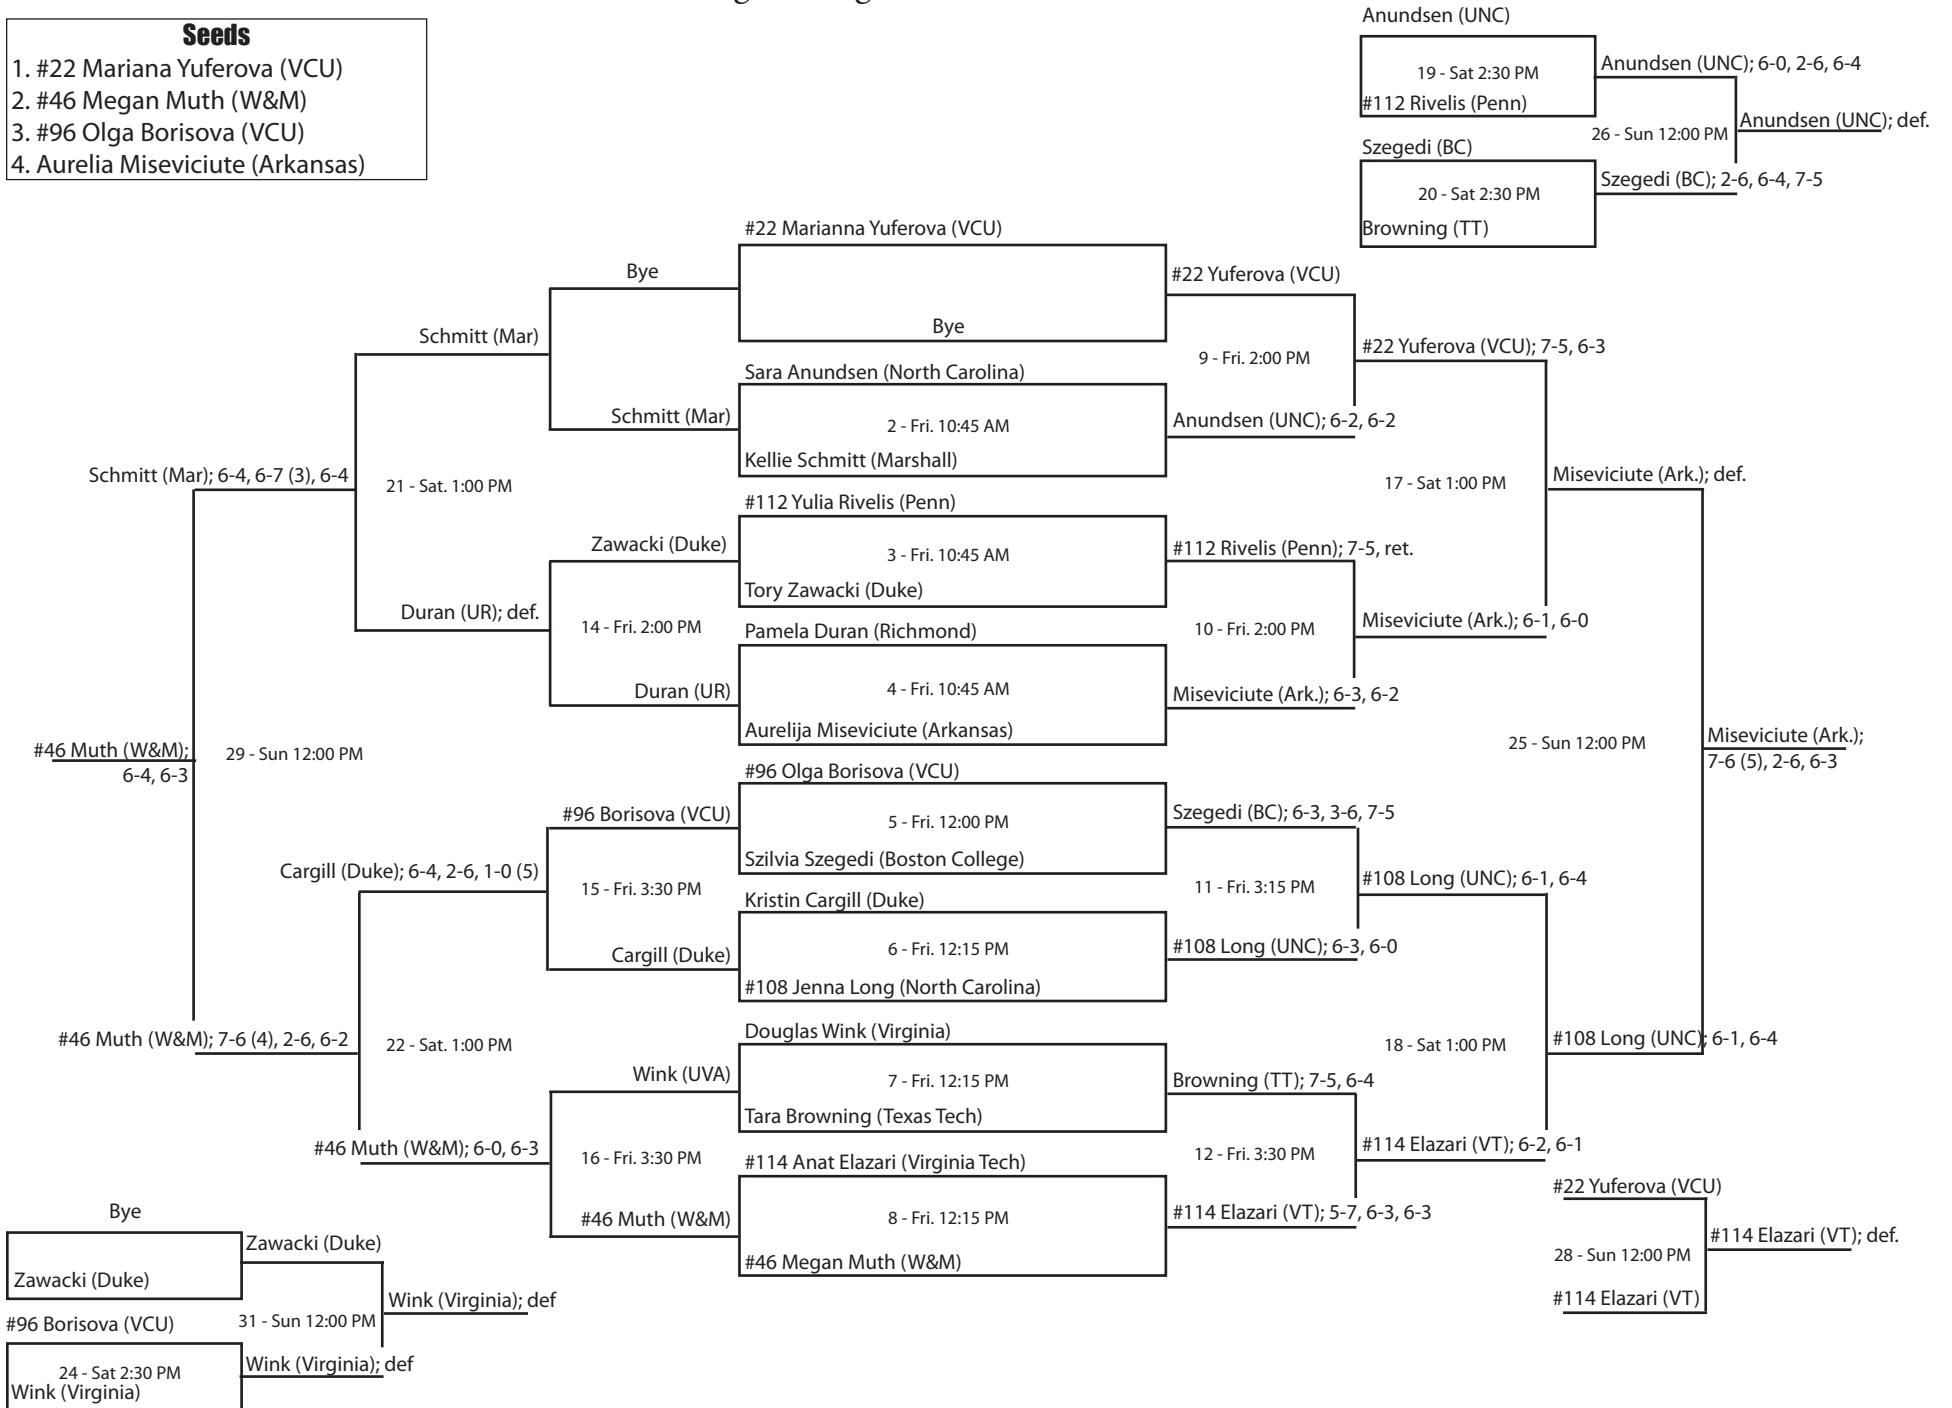

13th Annual William and Mary Women's Tennis Invitational • Williamsburg, Virginia • September 16-18, 2005

Singles - Flight A (all matches at Busch)

- Seeds**
- #22 Mariana Yuferova (VCU)
 - #46 Megan Muth (W&M)
 - #96 Olga Borisova (VCU)
 - Aurelia Miseviciute (Arkansas)

13th Annual William and Mary Women's Tennis Invitational • Williamsburg, Virginia • September 16-18, 2005

Singles - Flight B (all matches at Busch; except as noted)

- Seeds**
1. Jessi Robinson (Duke)
 2. Barb Zidek (W&M)
 3. Melissa Mang (Duke)

13th Annual William and Mary Women's Tennis Invitational • Williamsburg, Virginia • September 16-18, 2005

Singles - Flight C (all matches at Caf, except final at Busch)

- Seeds**
1. Charlotte Tansill (UNC)
 2. J.J. Larson (Virginia Tech)
 3. Robin Carter (Richmond)
 4. Lingda Yang (W&M)

13th Annual William and Mary Women's Tennis Invitational • Williamsburg, Virginia • September 16-18, 2005

Singles - Flight D (all matches at Dillard, except Sunday as noted)

Seeds

1. Neda Mihneva (Maryland)
2. Rachel del Priore (Virginia)
3. Meghan Wolfgram (Richmond)
4. Lori Stern (Virginia)