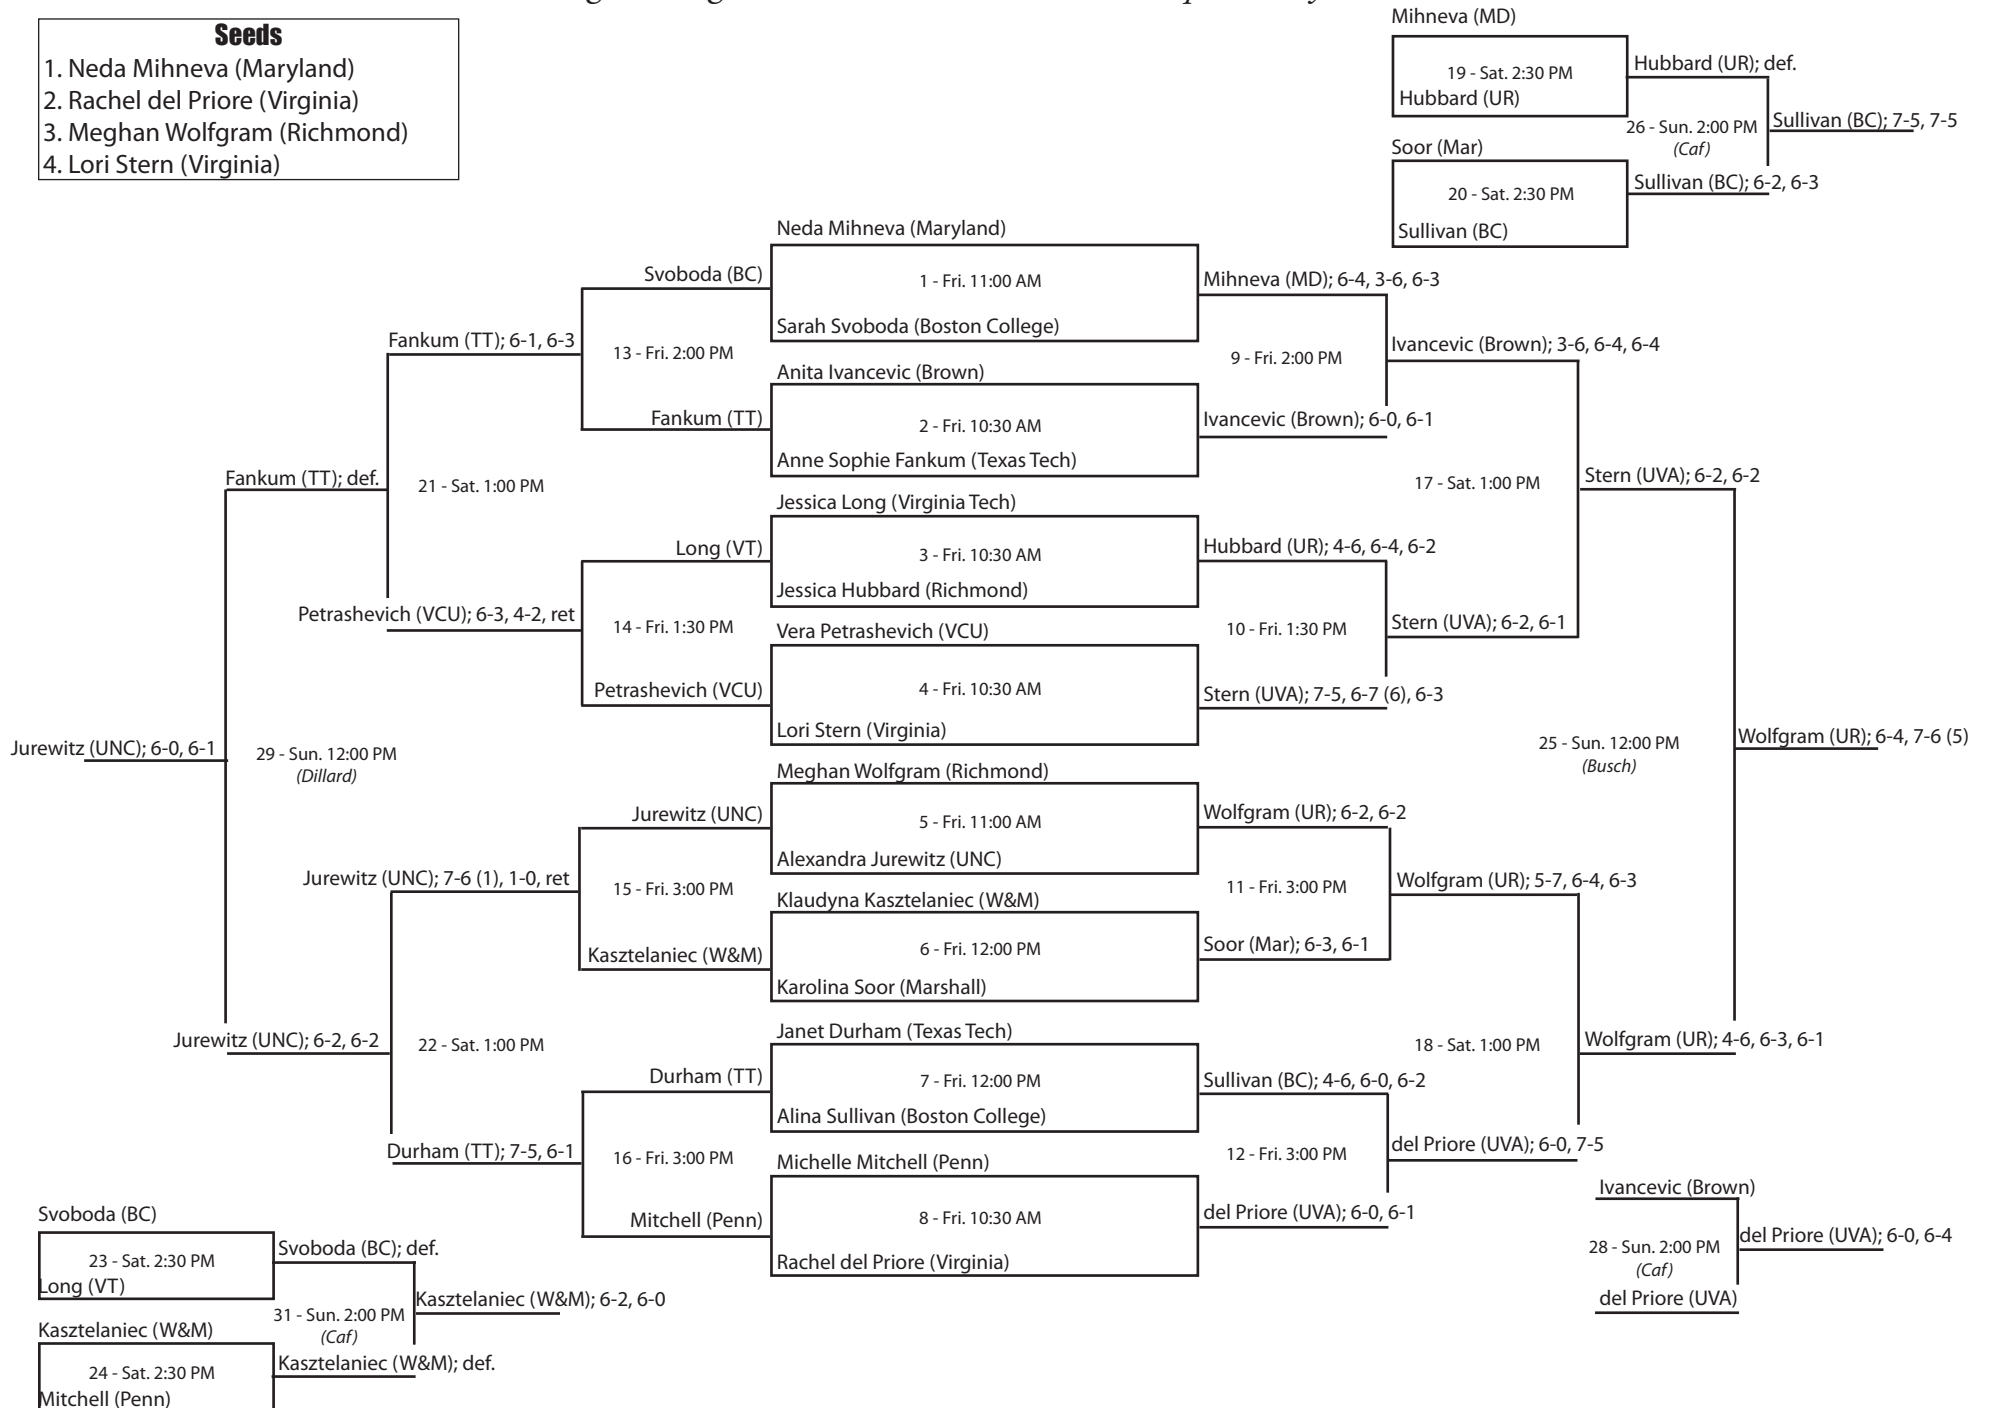

13th Annual William and Mary Women's Tennis Invitational • Williamsburg, Virginia • September 16-18, 2005

Singles - Flight B (all matches at Busch; except as noted)

- Seeds**
1. Jessi Robinson (Duke)
 2. Barb Zidek (W&M)
 3. Melissa Mang (Duke)

13th Annual William and Mary Women's Tennis Invitational • Williamsburg, Virginia • September 16-18, 2005

Singles - Flight C (all matches at Caf, except final at Busch)

- Seeds**
1. Charlotte Tansill (UNC)
 2. J.J. Larson (Virginia Tech)
 3. Robin Carter (Richmond)
 4. Lingda Yang (W&M)

13th Annual William and Mary Women's Tennis Invitational • Williamsburg, Virginia • September 16-18, 2005

Singles - Flight D (all matches at Dillard, except Sunday as noted)

Seeds

1. Neda Mihneva (Maryland)
2. Rachel del Priore (Virginia)
3. Meghan Wolfgram (Richmond)
4. Lori Stern (Virginia)

13th Annual William and Mary Women's Tennis Invitational • Williamsburg, Virginia • September 16-18, 2005

Singles - Flight E (all matches at Dillard, except final at Busch)

- Seeds**
1. Jennifer Dent (Maryland)
 2. Ela Kaluder (Arkansas)
 3. Caroline Stanislawski (Penn)
 4. Ivana King (Princeton)