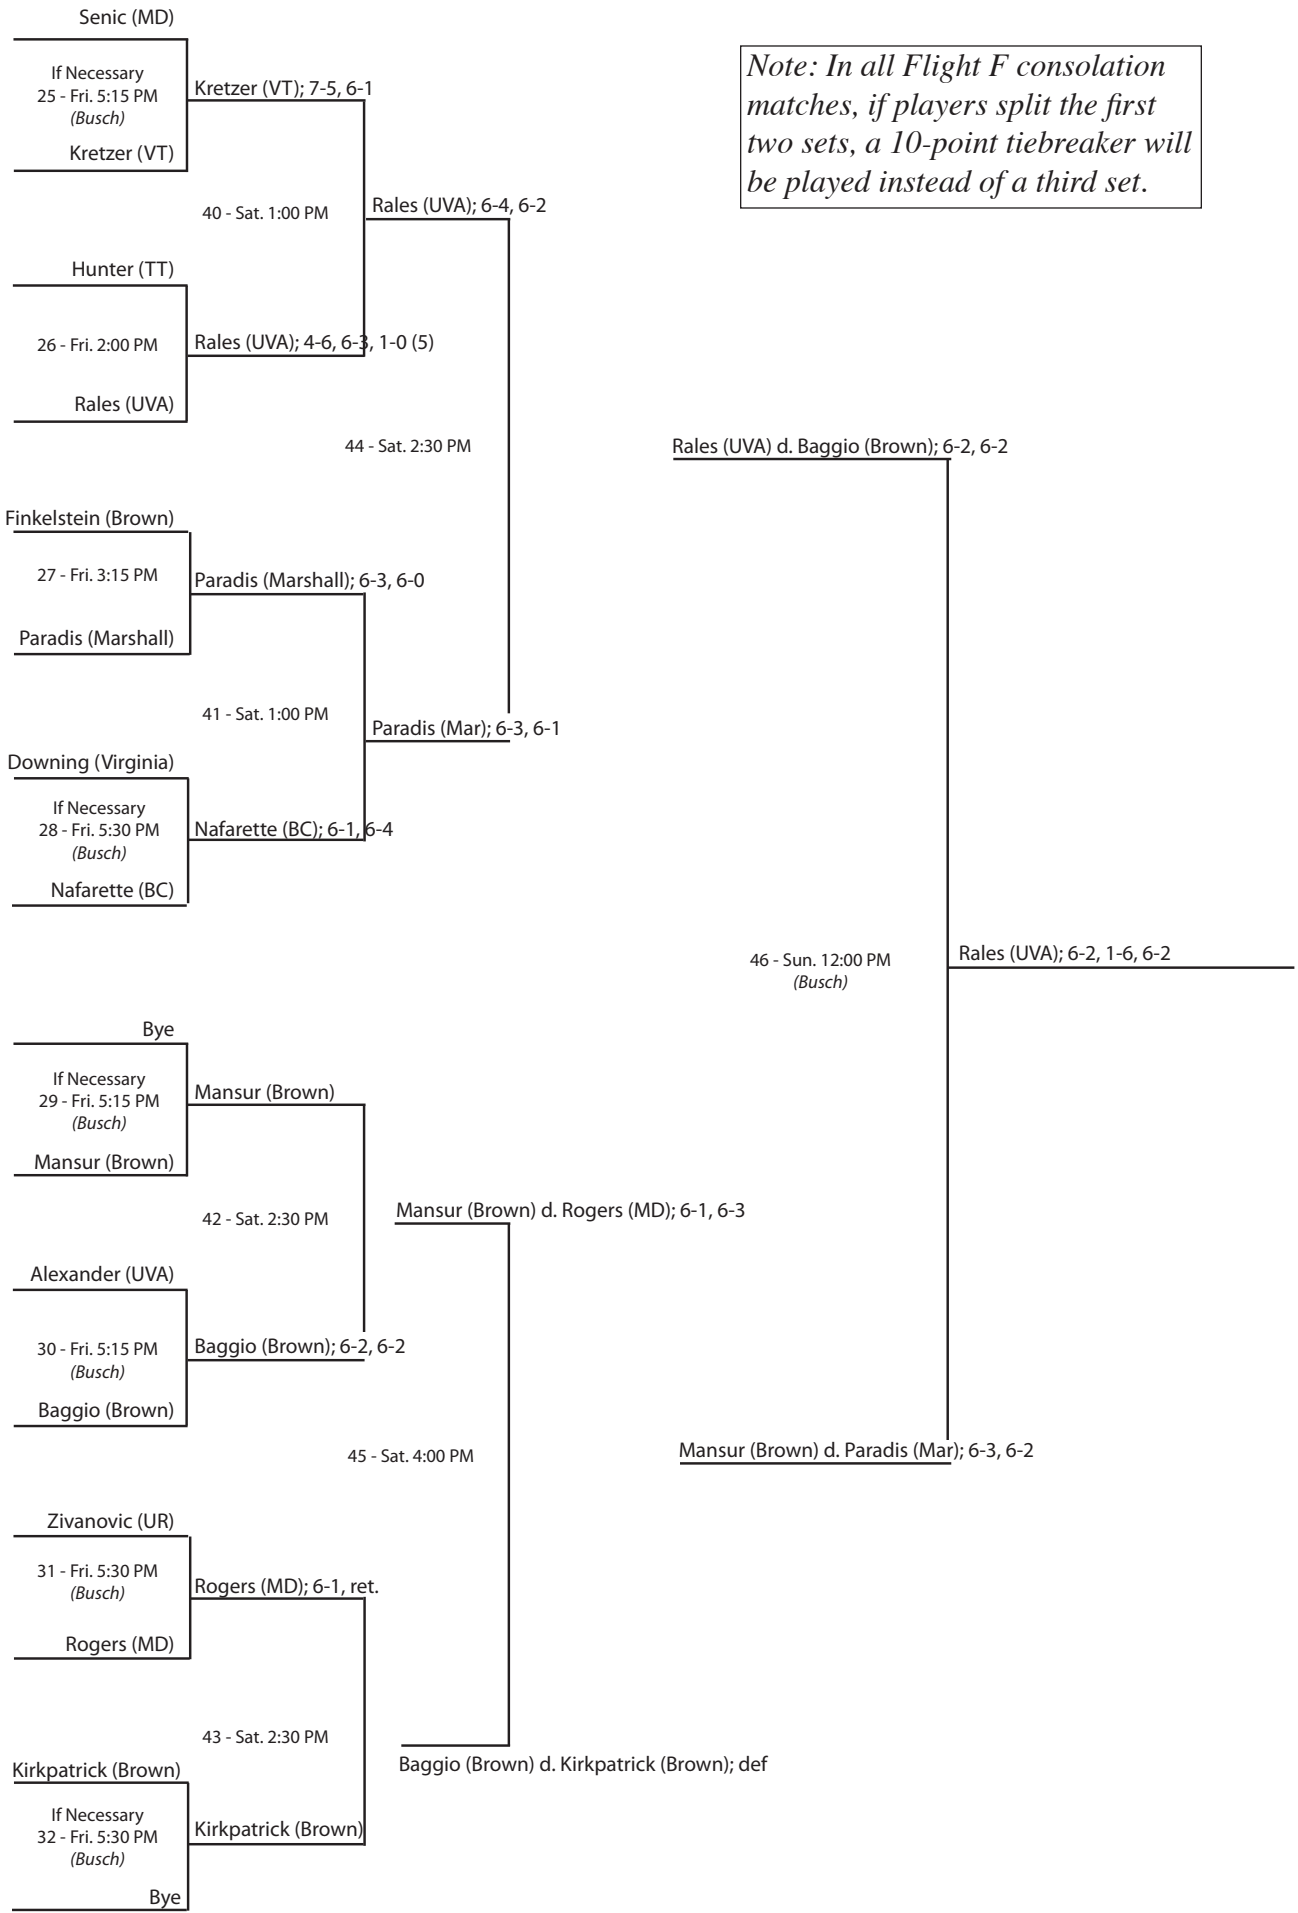

13th Annual W&M Invitational • Williamsburg, Virginia • September 16-18, 2005

Consolation Singles - Flight F (all matches at MNTC, except as noted)

Note: In all Flight F consolation matches, if players split the first two sets, a 10-point tiebreaker will be played instead of a third set.