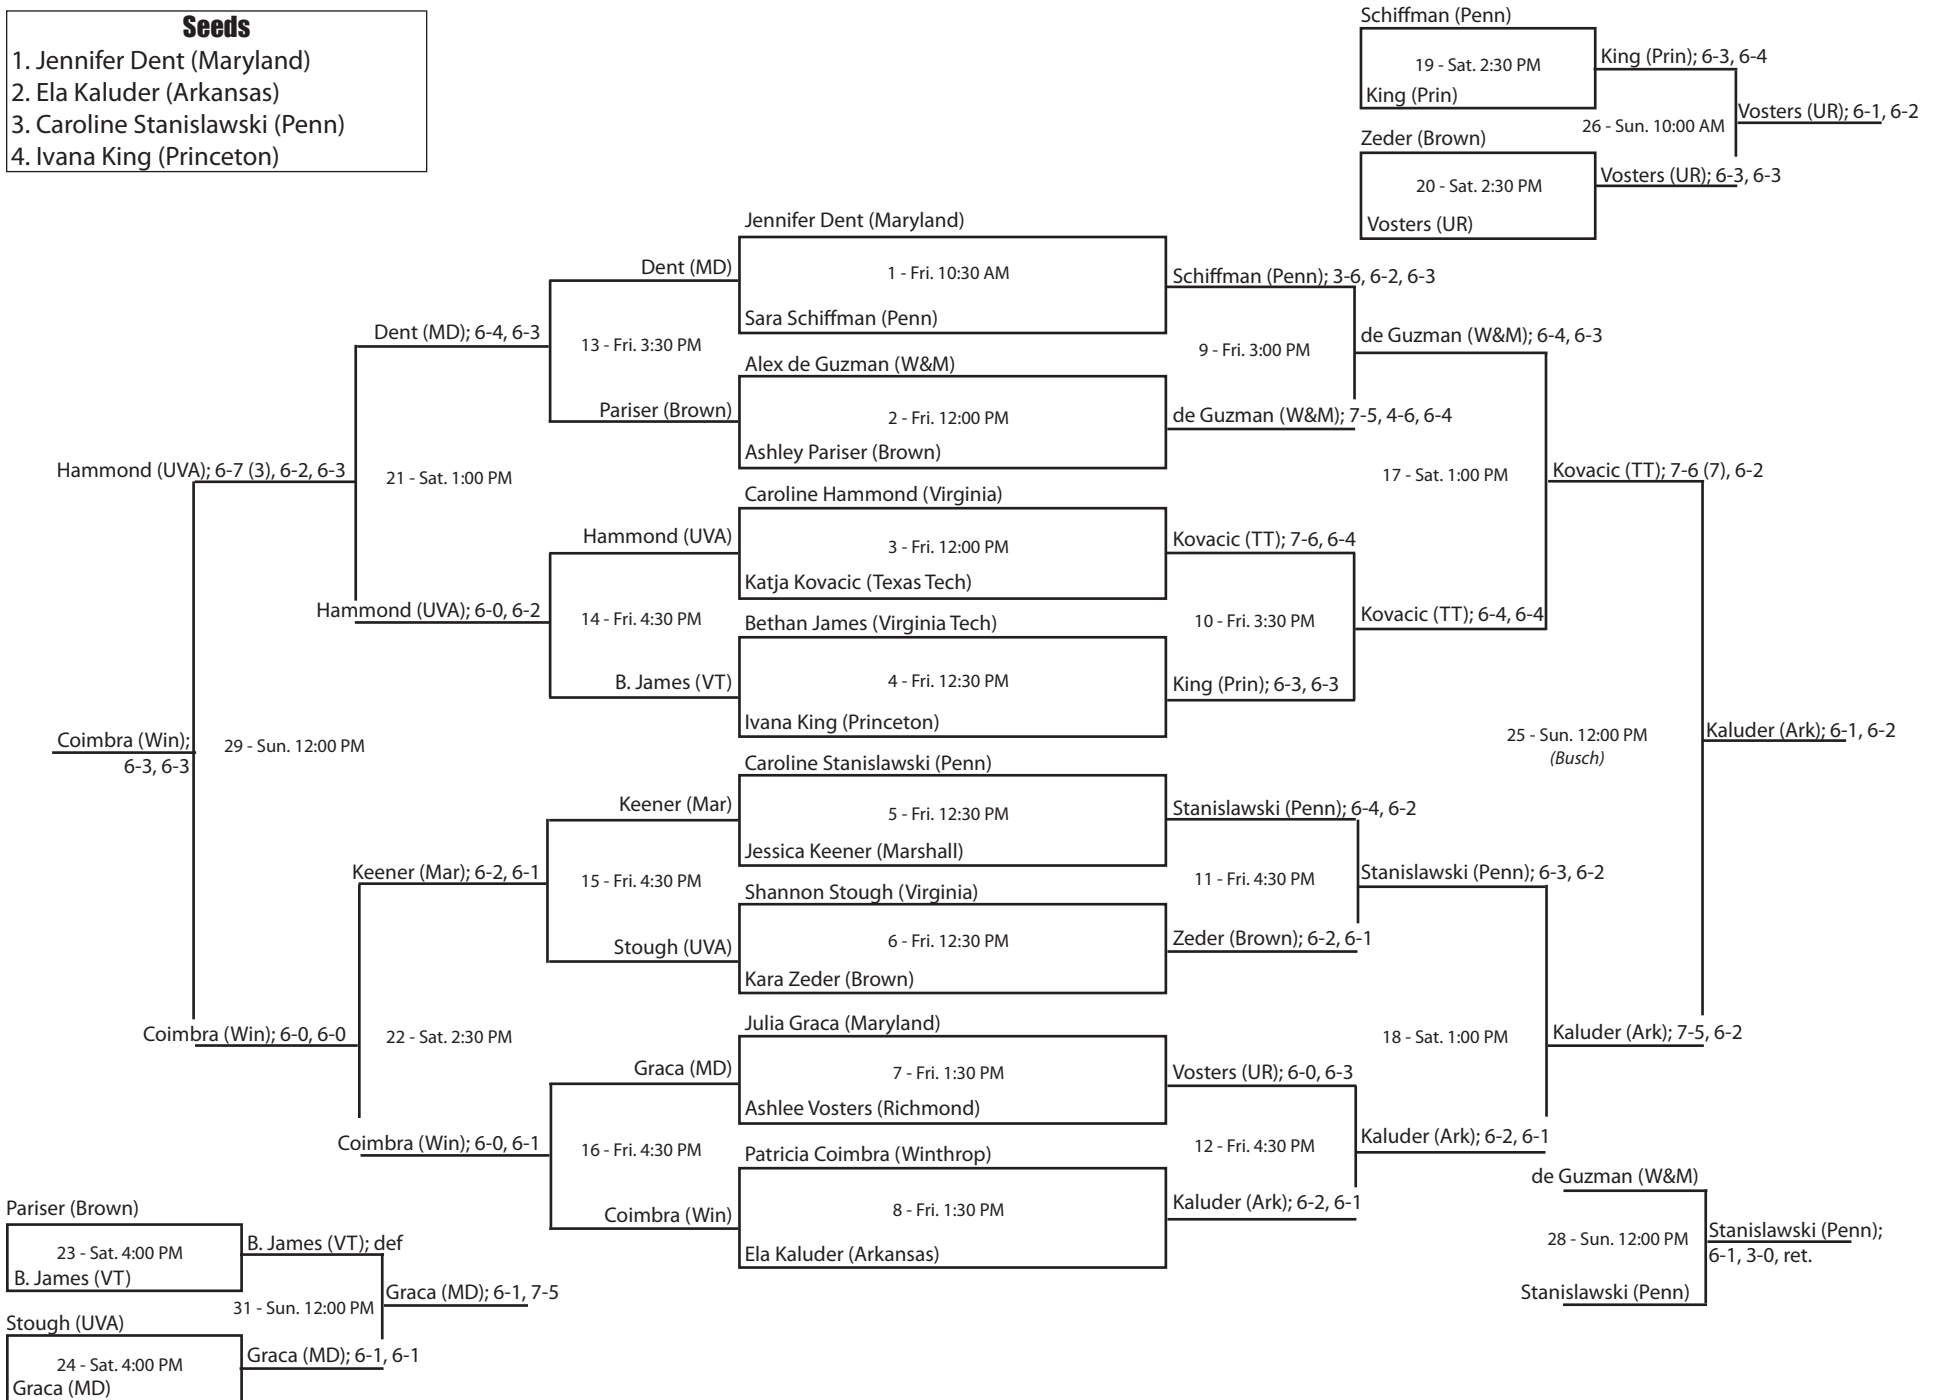

13th Annual William and Mary Women's Tennis Invitational • Williamsburg, Virginia • September 16-18, 2005

Singles - Flight D (all matches at Dillard, except Sunday as noted)

Seeds

1. Neda Mihneva (Maryland)
2. Rachel del Priore (Virginia)
3. Meghan Wolfgram (Richmond)
4. Lori Stern (Virginia)

13th Annual W&M Invitational • Williamsburg, Virginia • September 16-18, 2005

Singles - Flight F (all matches at MNTC, except as noted)

13th Annual W&M Invitational • Williamsburg, Virginia • September 16-18, 2005