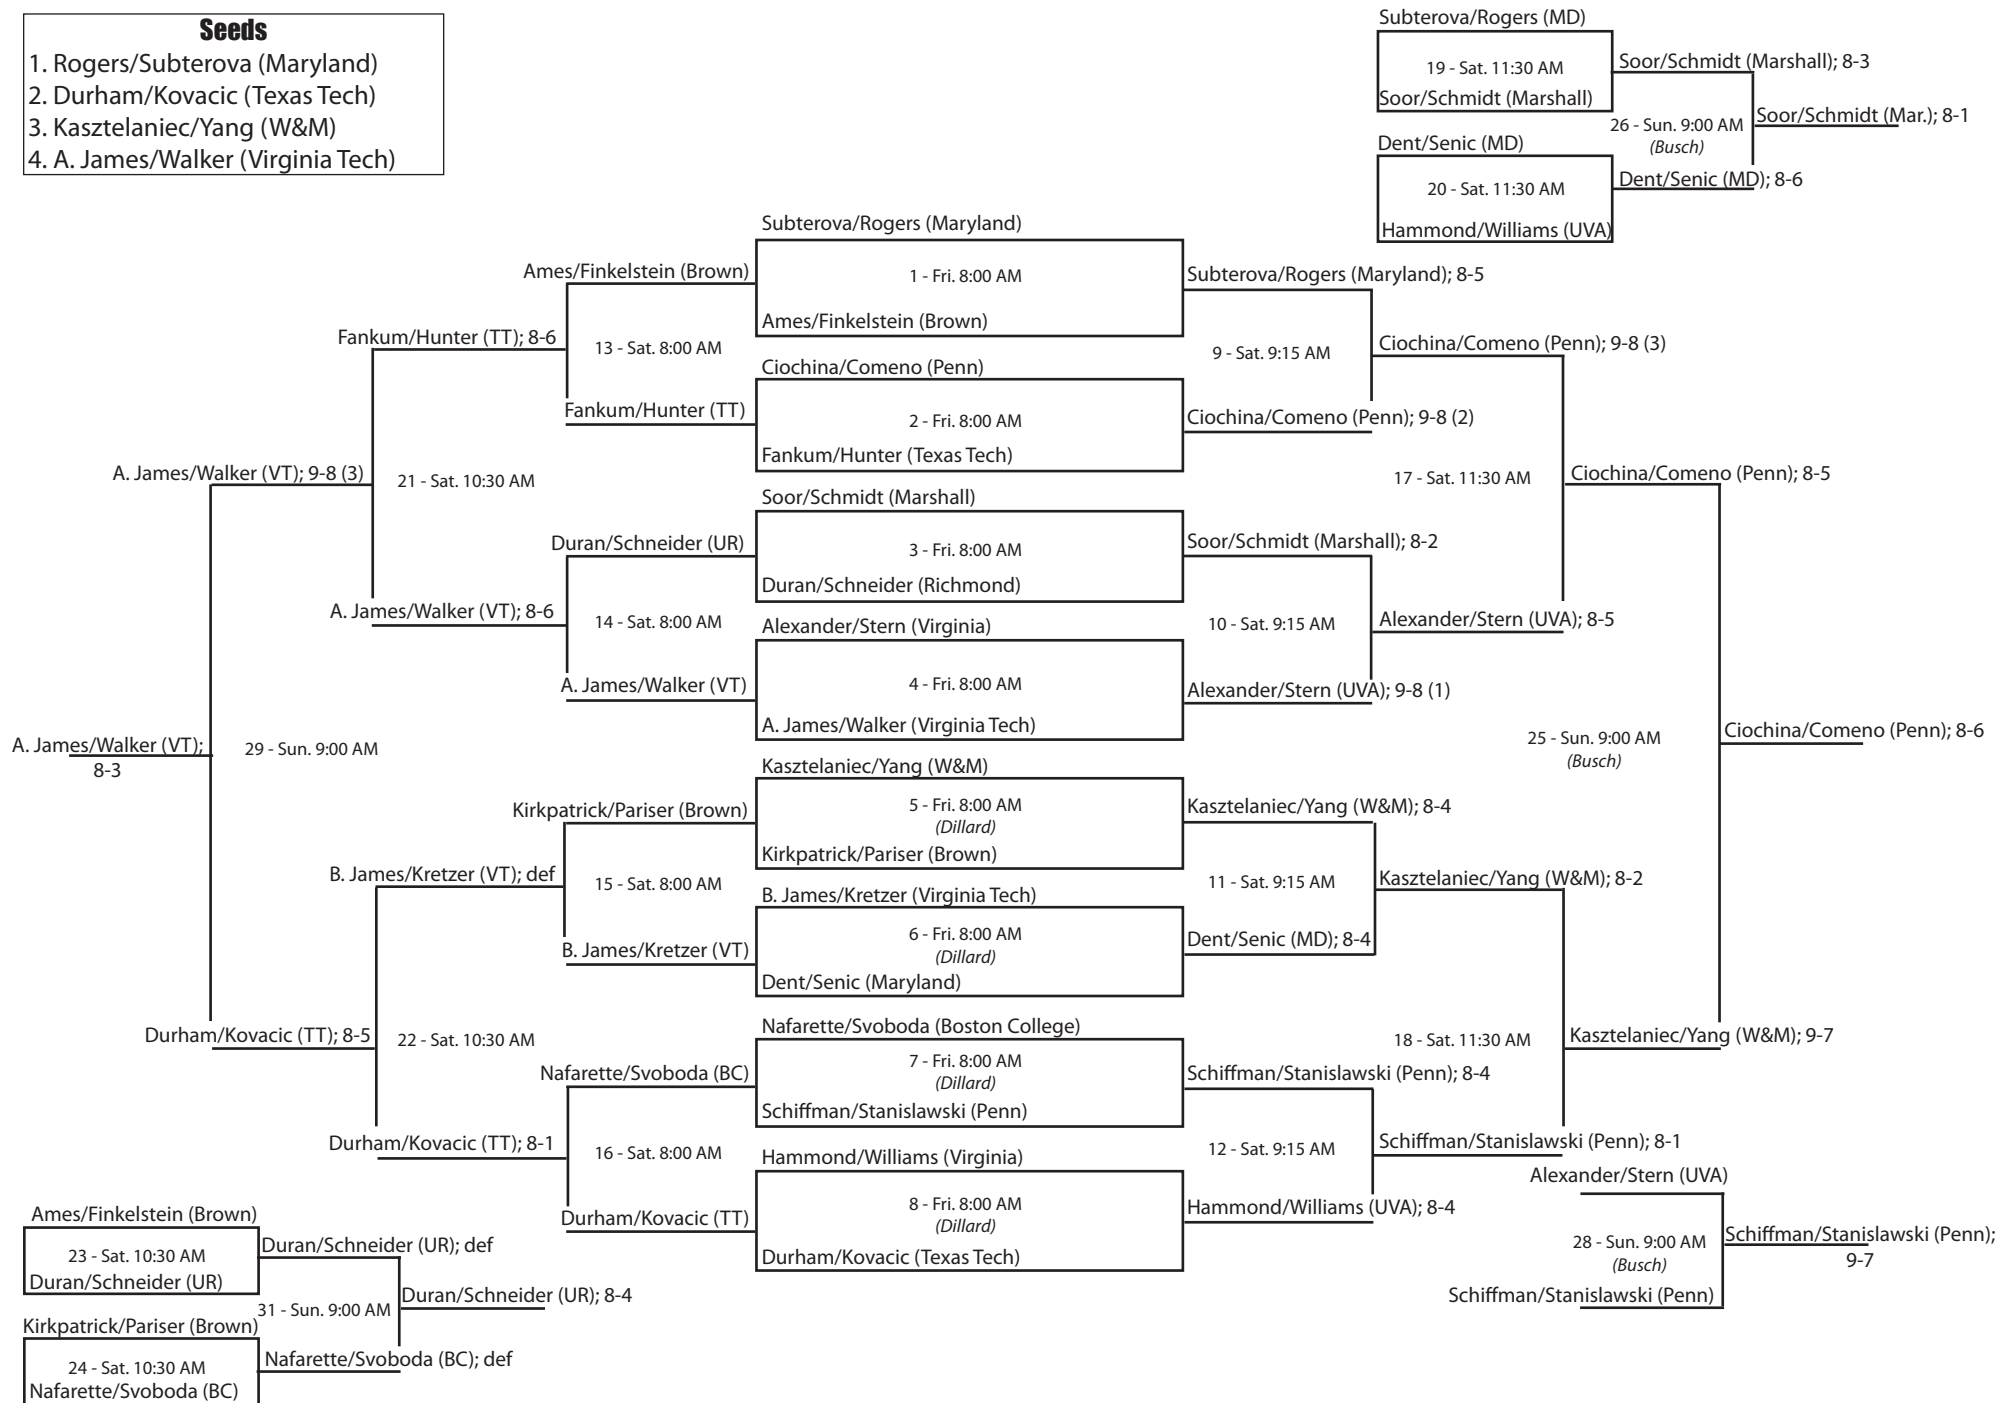

13th Annual William and Mary Women's Tennis Invitational • Williamsburg, Virginia • September 16-18, 2005

Doubles - Flight C (*all matches at Caf, except as noted*)

1. **Seeds**
1. Rogers/Subterova (Maryland)
  2. Durham/Kovacic (Texas Tech)
  3. Kasztelaniec/Yang (W&M)
  4. A. James/Walker (Virginia Tech)