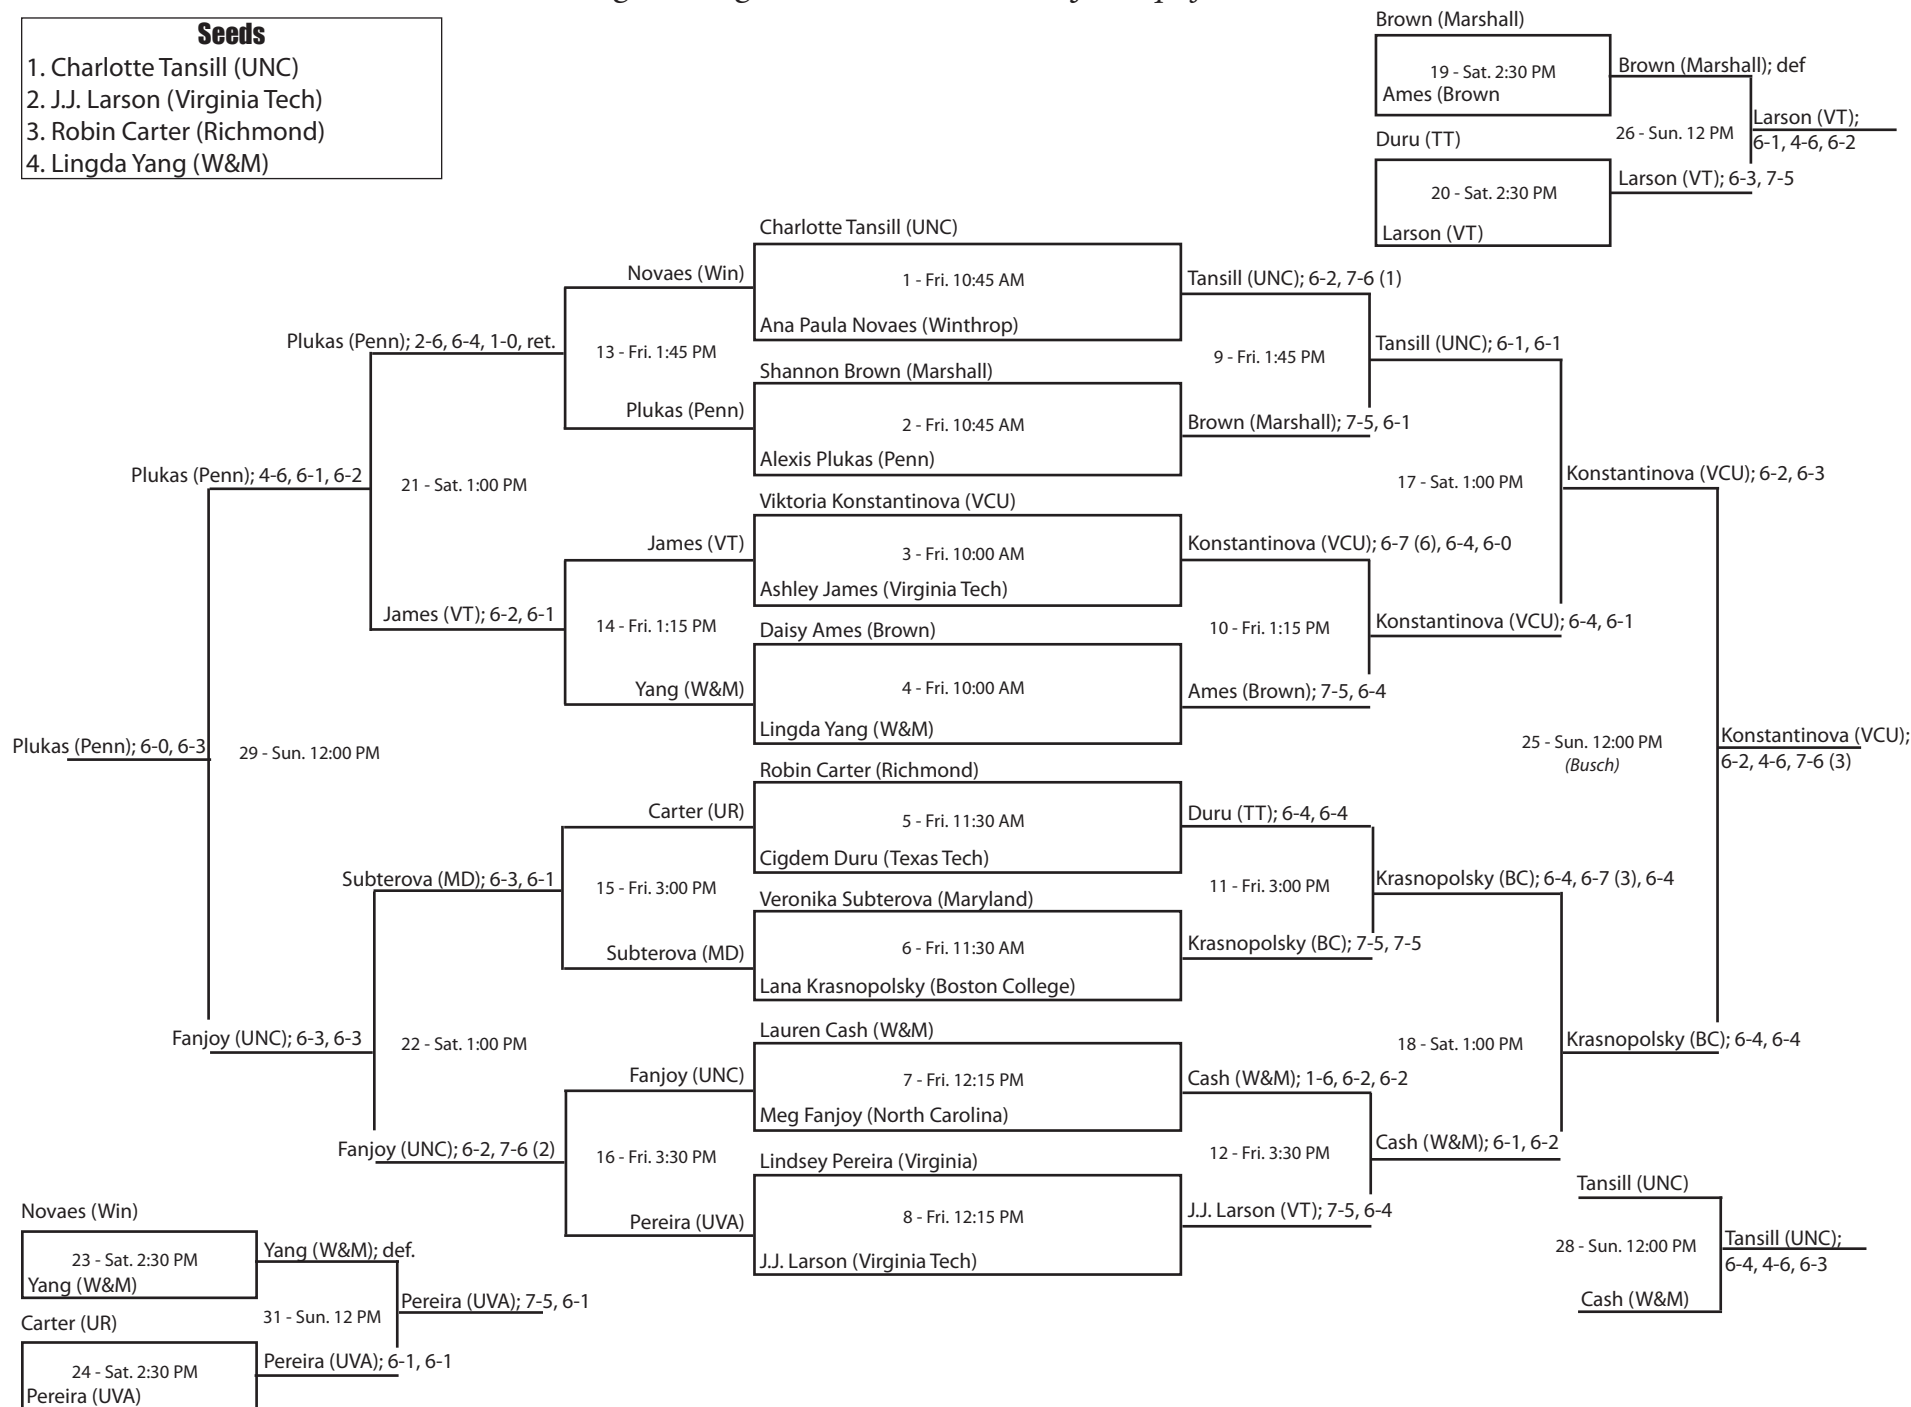

13th Annual William and Mary Women's Tennis Invitational • Williamsburg, Virginia • September 16-18, 2005

Singles - Flight B (all matches at Busch; except as noted)

- Seeds**
1. Jessi Robinson (Duke)
 2. Barb Zidek (W&M)
 3. Melissa Mang (Duke)

13th Annual William and Mary Women's Tennis Invitational • Williamsburg, Virginia • September 16-18, 2005

Singles - Flight C (all matches at Caf, except final at Busch)

- Seeds**
1. Charlotte Tansill (UNC)
 2. J.J. Larson (Virginia Tech)
 3. Robin Carter (Richmond)
 4. Lingda Yang (W&M)

13th Annual William and Mary Women's Tennis Invitational • Williamsburg, Virginia • September 16-18, 2005

Singles - Flight D (all matches at Dillard, except Sunday as noted)

Seeds

1. Neda Mihneva (Maryland)
2. Rachel del Priore (Virginia)
3. Meghan Wolfgram (Richmond)
4. Lori Stern (Virginia)