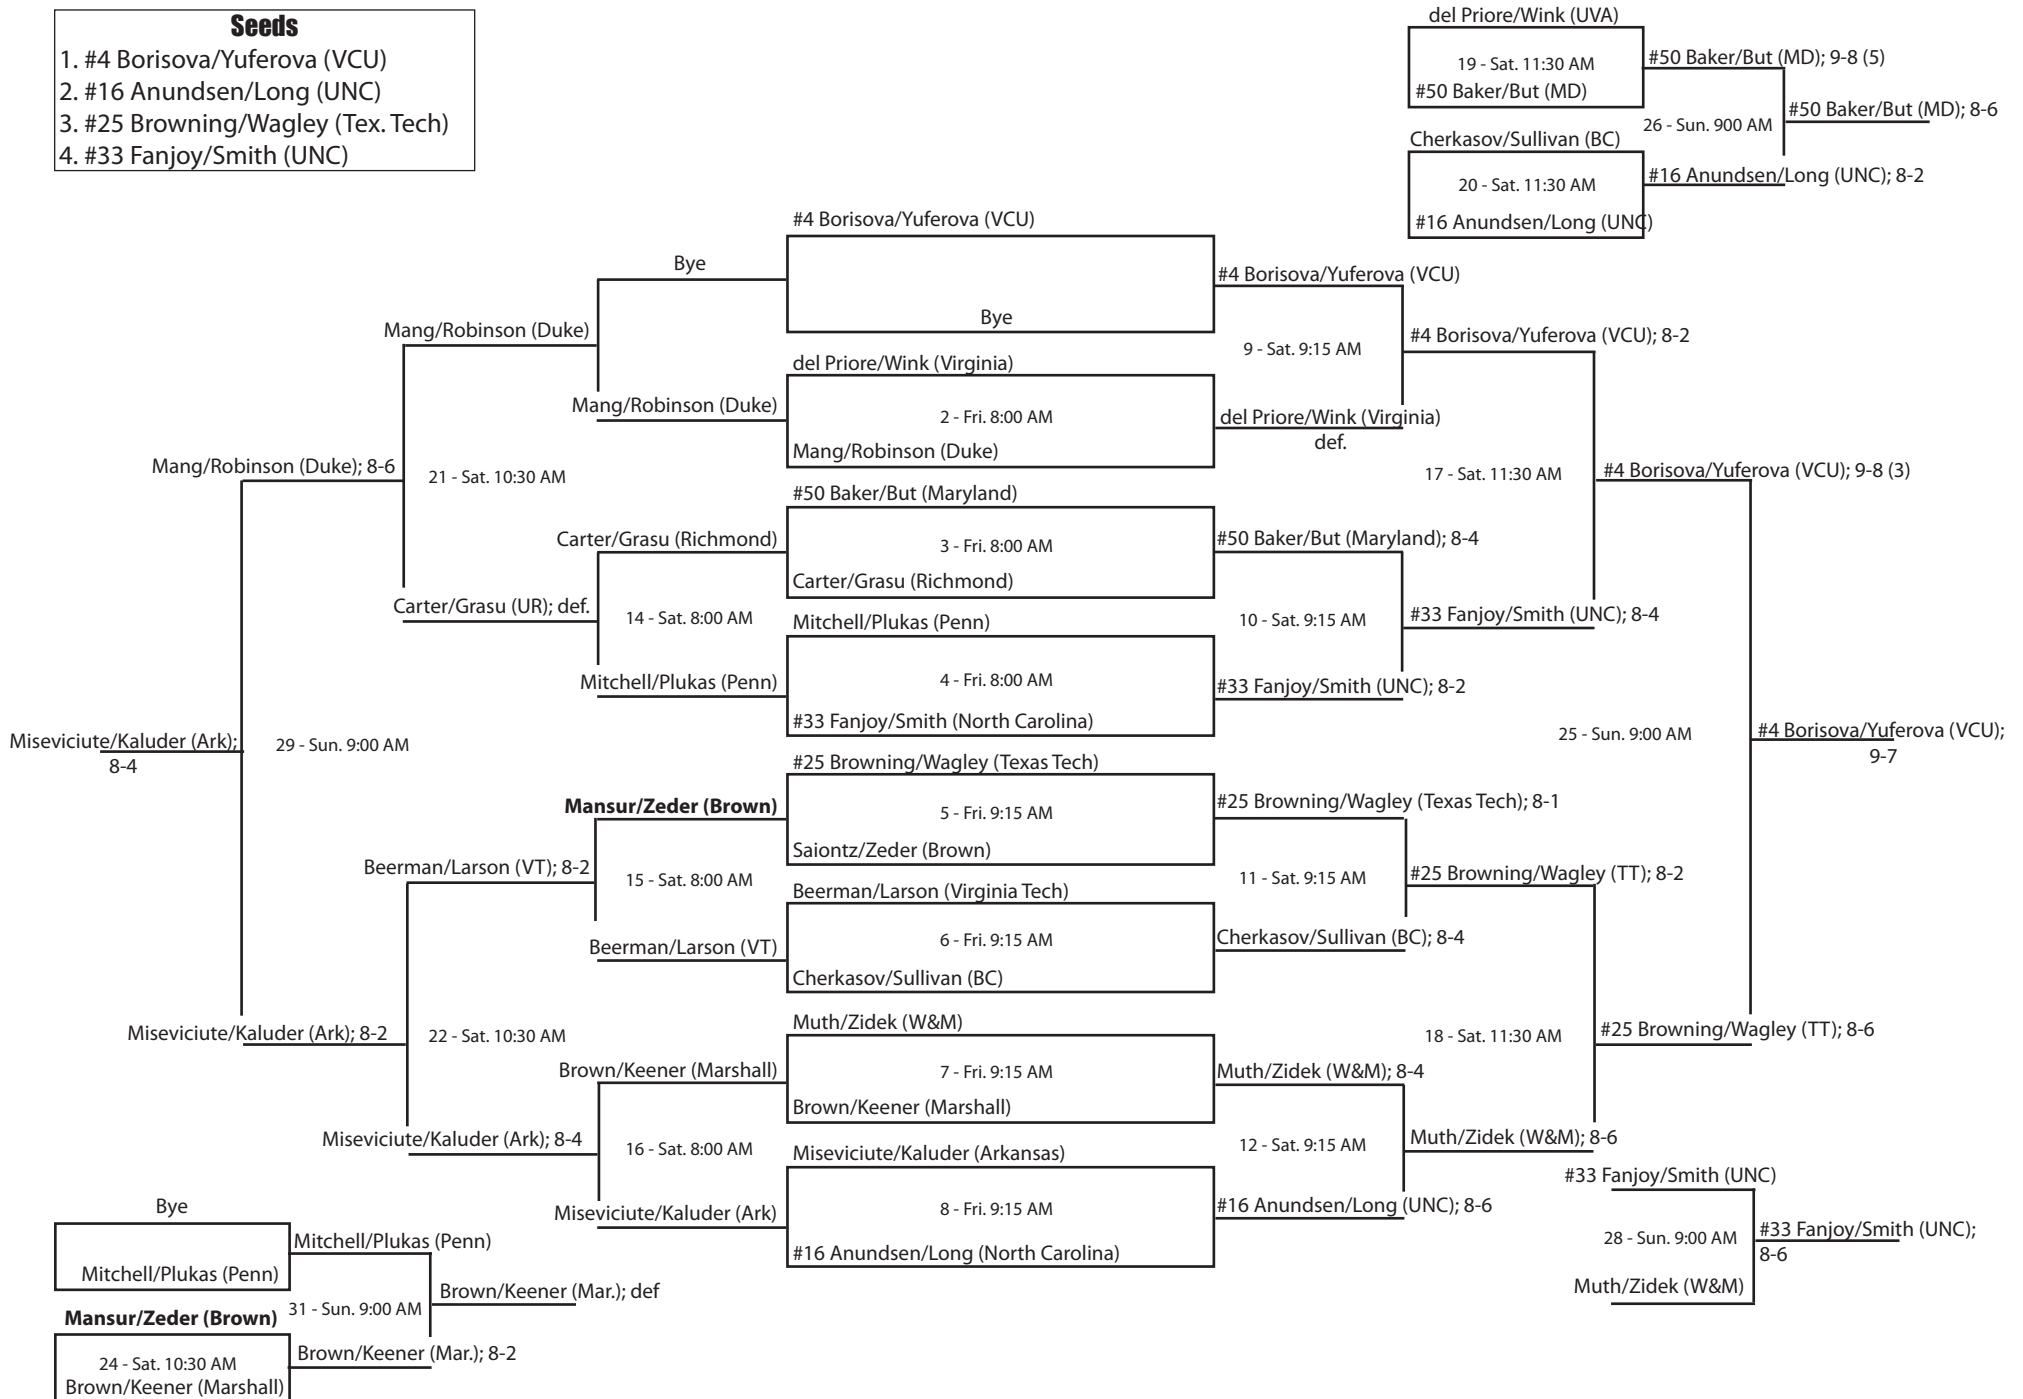

13th Annual William and Mary Women's Tennis Invitational • Williamsburg, Virginia • September 16-18, 2005

Singles - Flight D (all matches at Dillard, except Sunday as noted)

Seeds

1. Neda Mihneva (Maryland)
2. Rachel del Priore (Virginia)
3. Meghan Wolfgram (Richmond)
4. Lori Stern (Virginia)

13th Annual W&M Invitational • Williamsburg, Virginia • September 16-18, 2005

Singles - Flight F (all matches at MNTC, except as noted)

13th Annual W&M Invitational • Williamsburg, Virginia • September 16-18, 2005

Consolation Singles - Flight F (all matches at MNTC, except as noted)

Note: In all Flight F consolation matches, if players split the first two sets, a 10-point tiebreaker will be played instead of a third set.

13th Annual William and Mary Women's Tennis Invitational • Williamsburg, Virginia • September 16-18, 2005

Doubles - Flight A (all matches at Busch)

Seeds

1. #4 Borisova/Yuferova (VCU)
2. #16 Anundsen/Long (UNC)
3. #25 Browning/Wagley (Tex. Tech)
4. #33 Fanjoy/Smith (UNC)