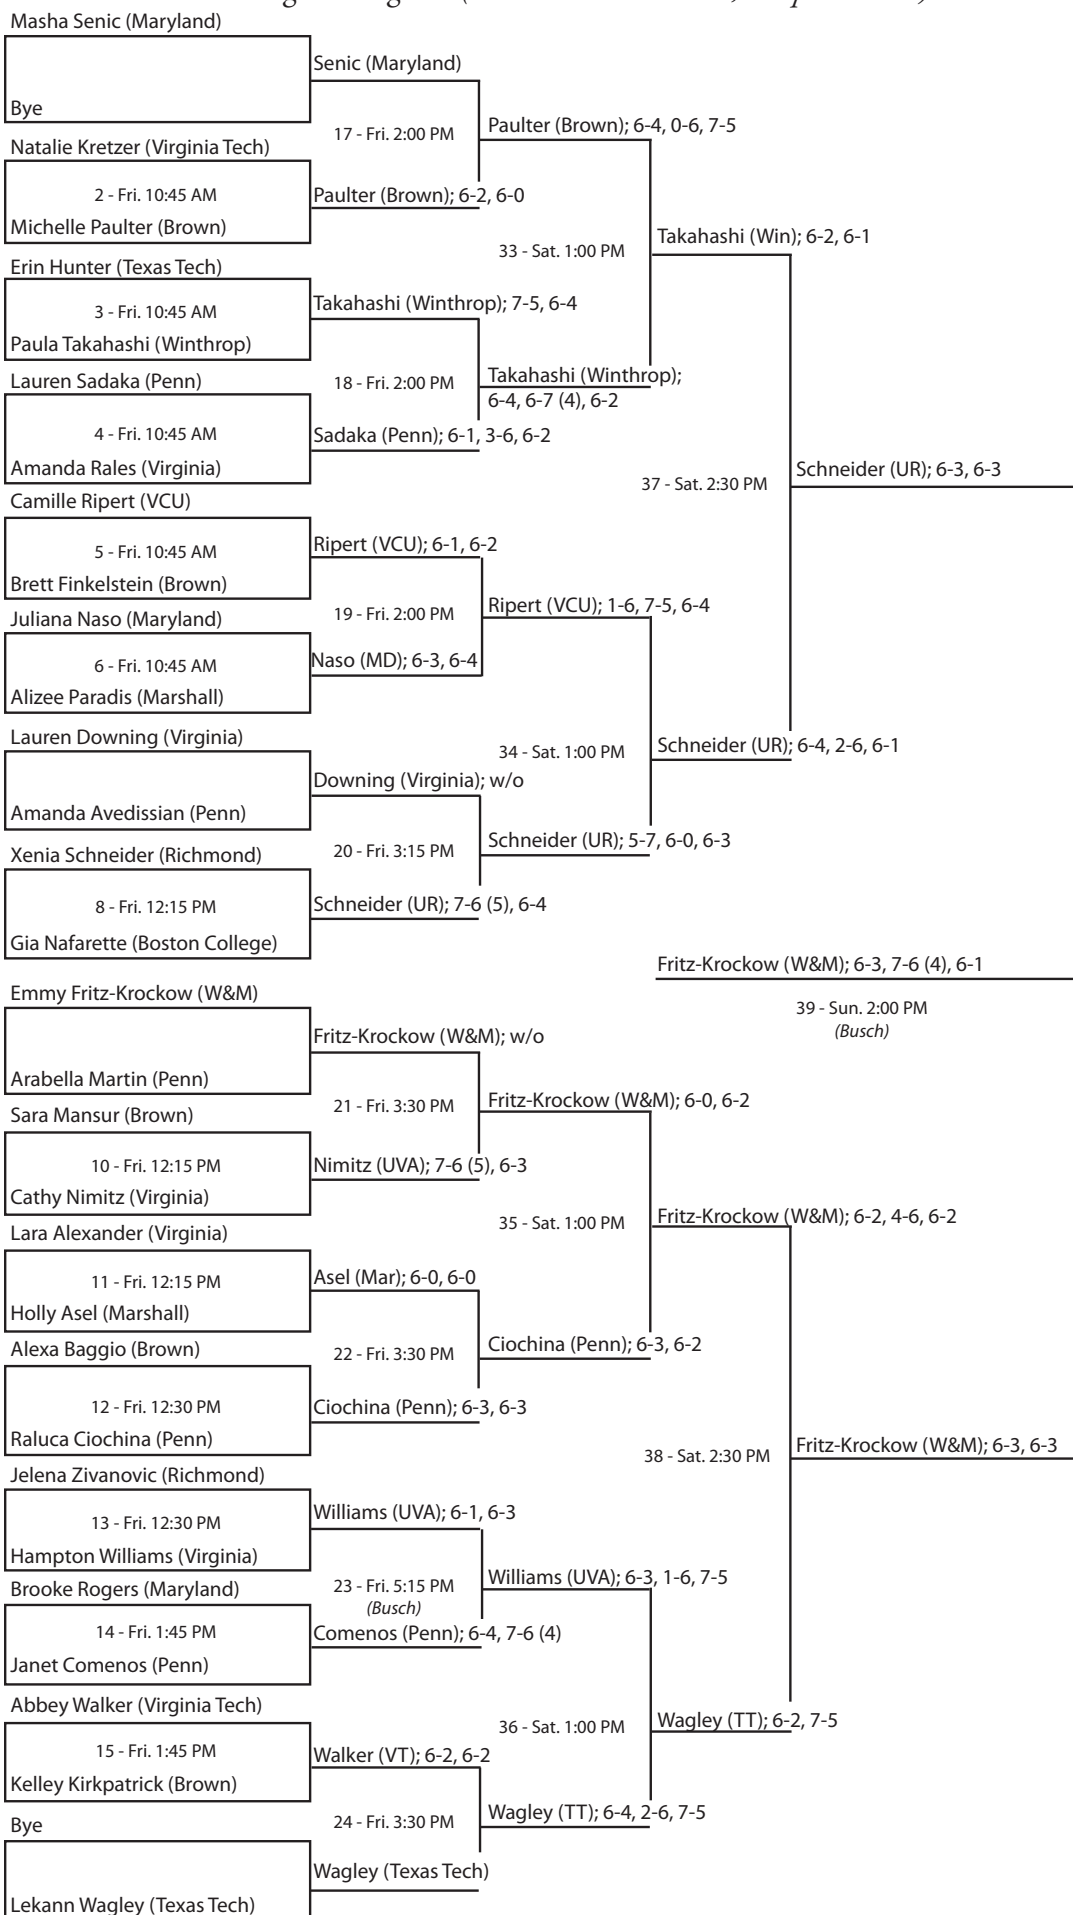

13th Annual W&M Invitational • Williamsburg, Virginia • September 16-18, 2005

Singles - Flight F (all matches at MNTC, except as noted)