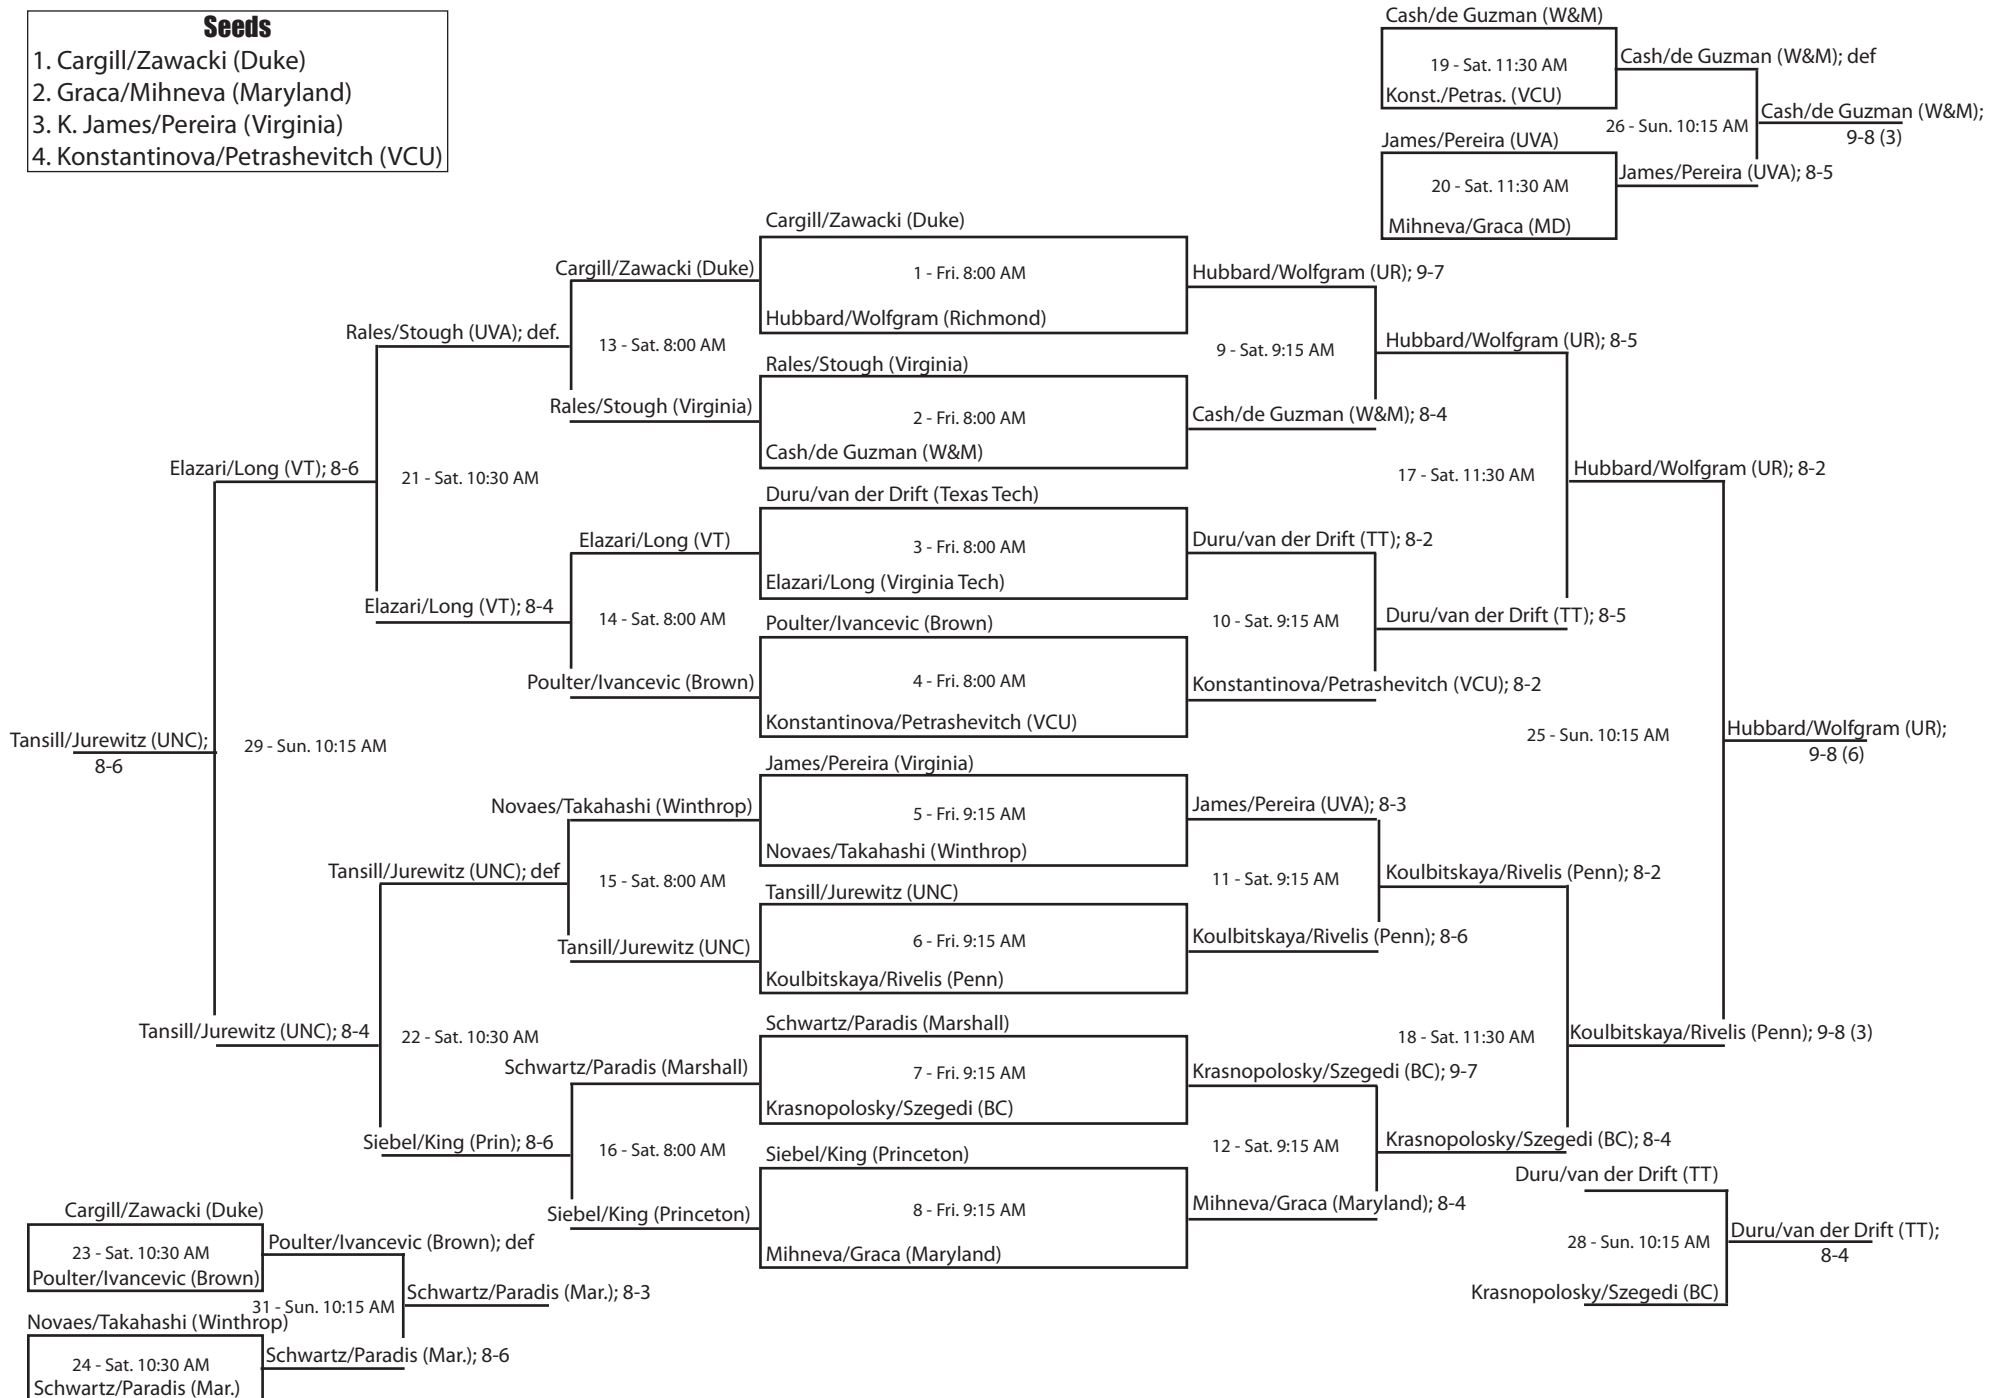

13th Annual William and Mary Women's Tennis Invitational • Williamsburg, Virginia • September 16-18, 2005

Doubles - Flight B (all matches at Busch)

Seeds

1. Cargill/Zawacki (Duke)
2. Graca/Mihneva (Maryland)
3. K. James/Pereira (Virginia)
4. Konstantinova/Petrashevitch (VCU)