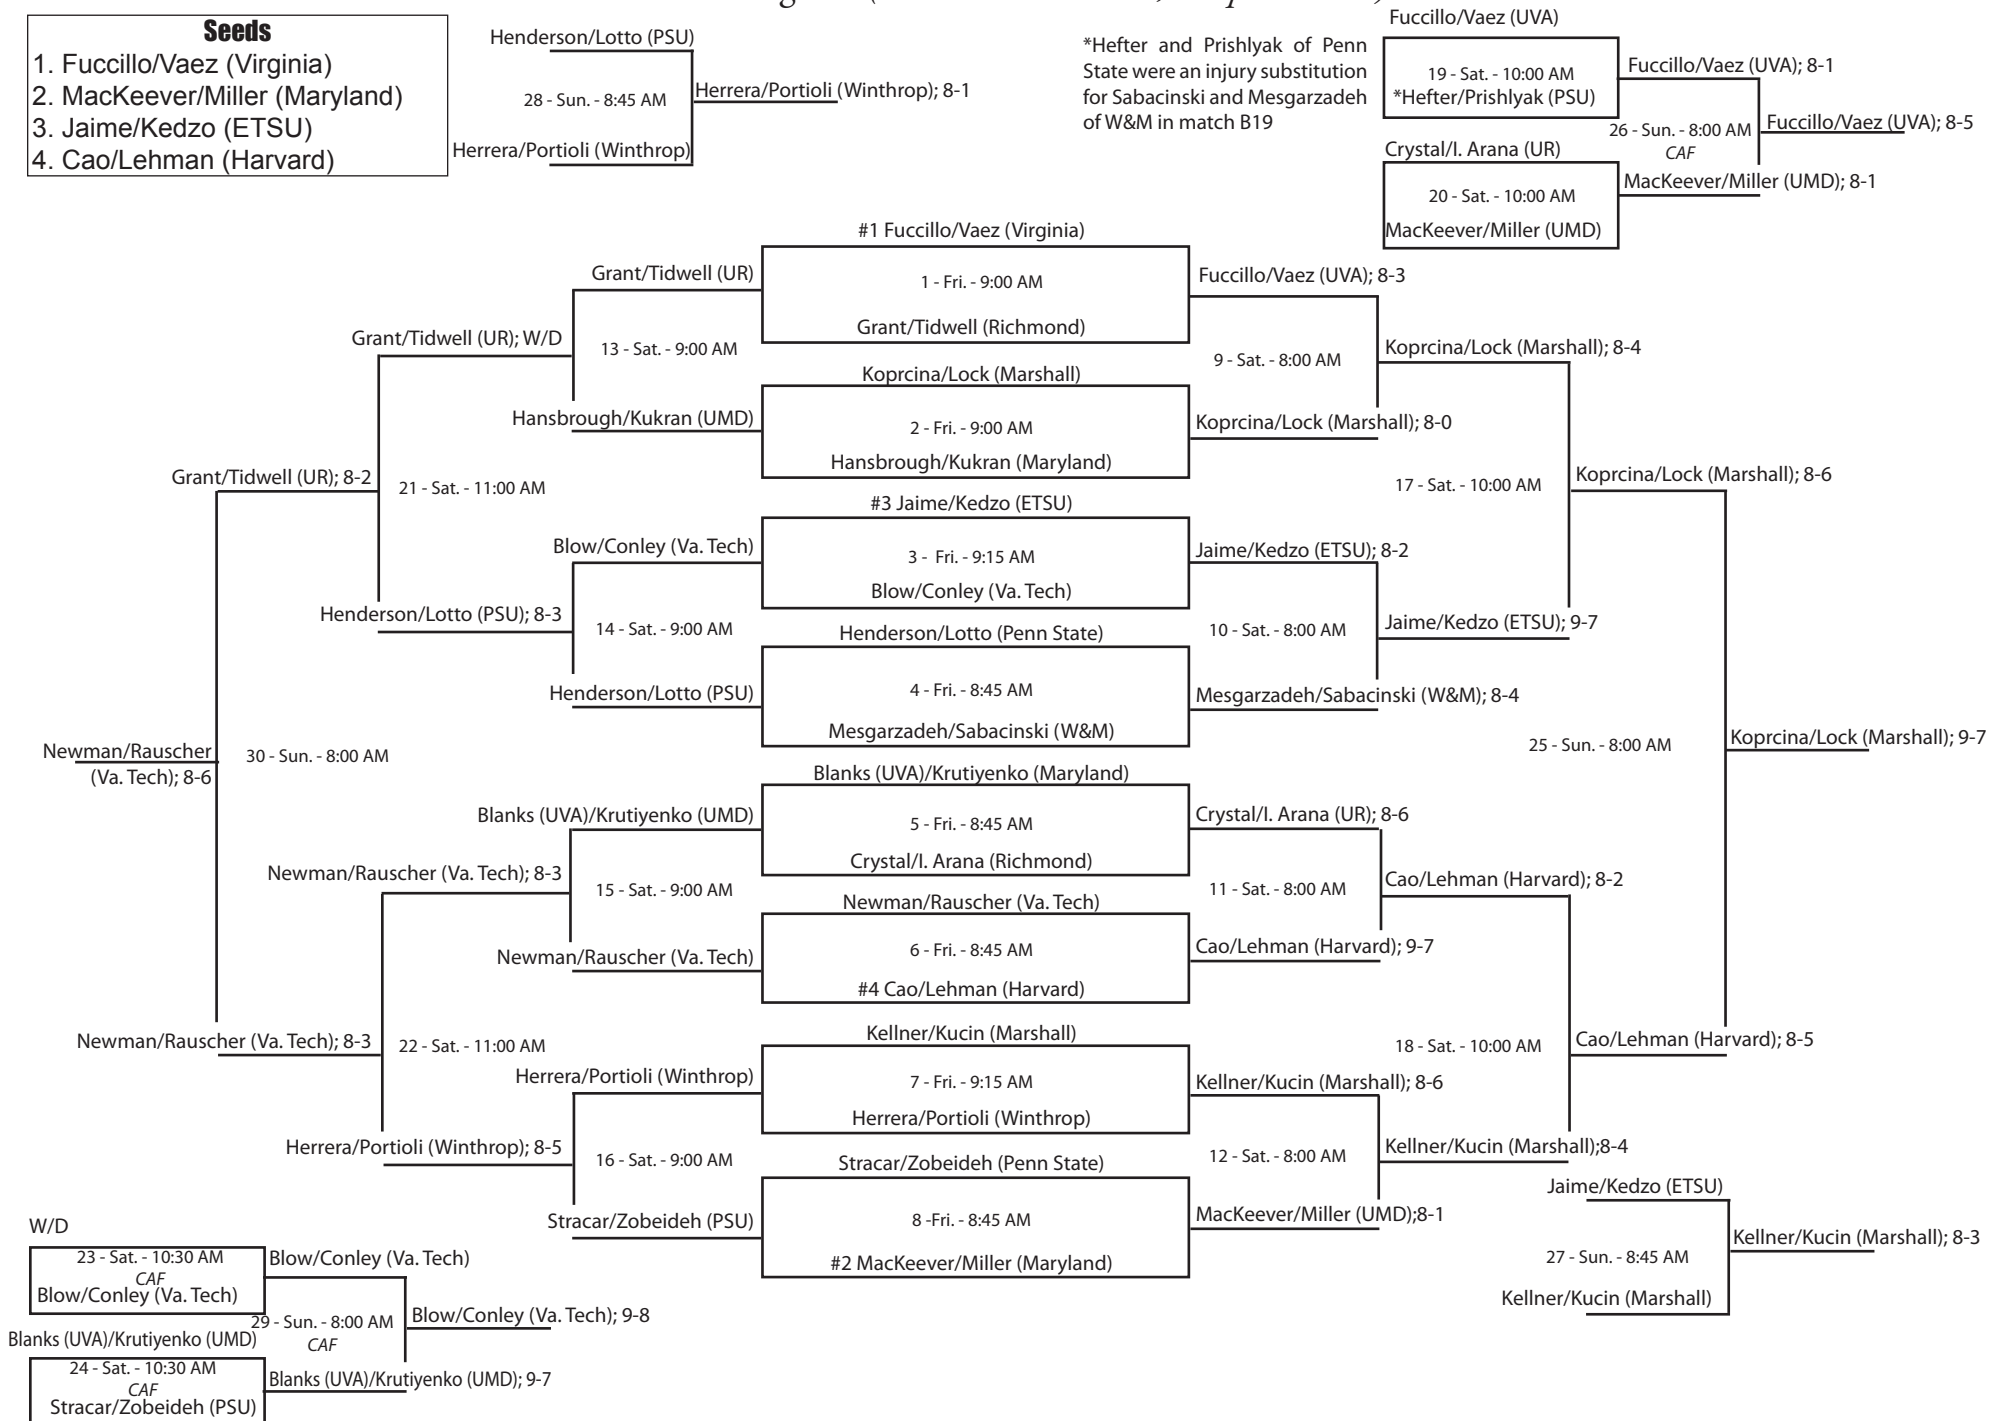

17th Annual William and Mary Women's Tennis Invitational • Williamsburg, Virginia • September 11-13, 2009

Doubles - Flight B (*all matches at Busch, except as noted*)

1. **Seeds**
1. Fuccillo/Vaez (Virginia)
  2. MacKeever/Miller (Maryland)
  3. Jaime/Kedzo (ETSU)
  4. Cao/Lehman (Harvard)