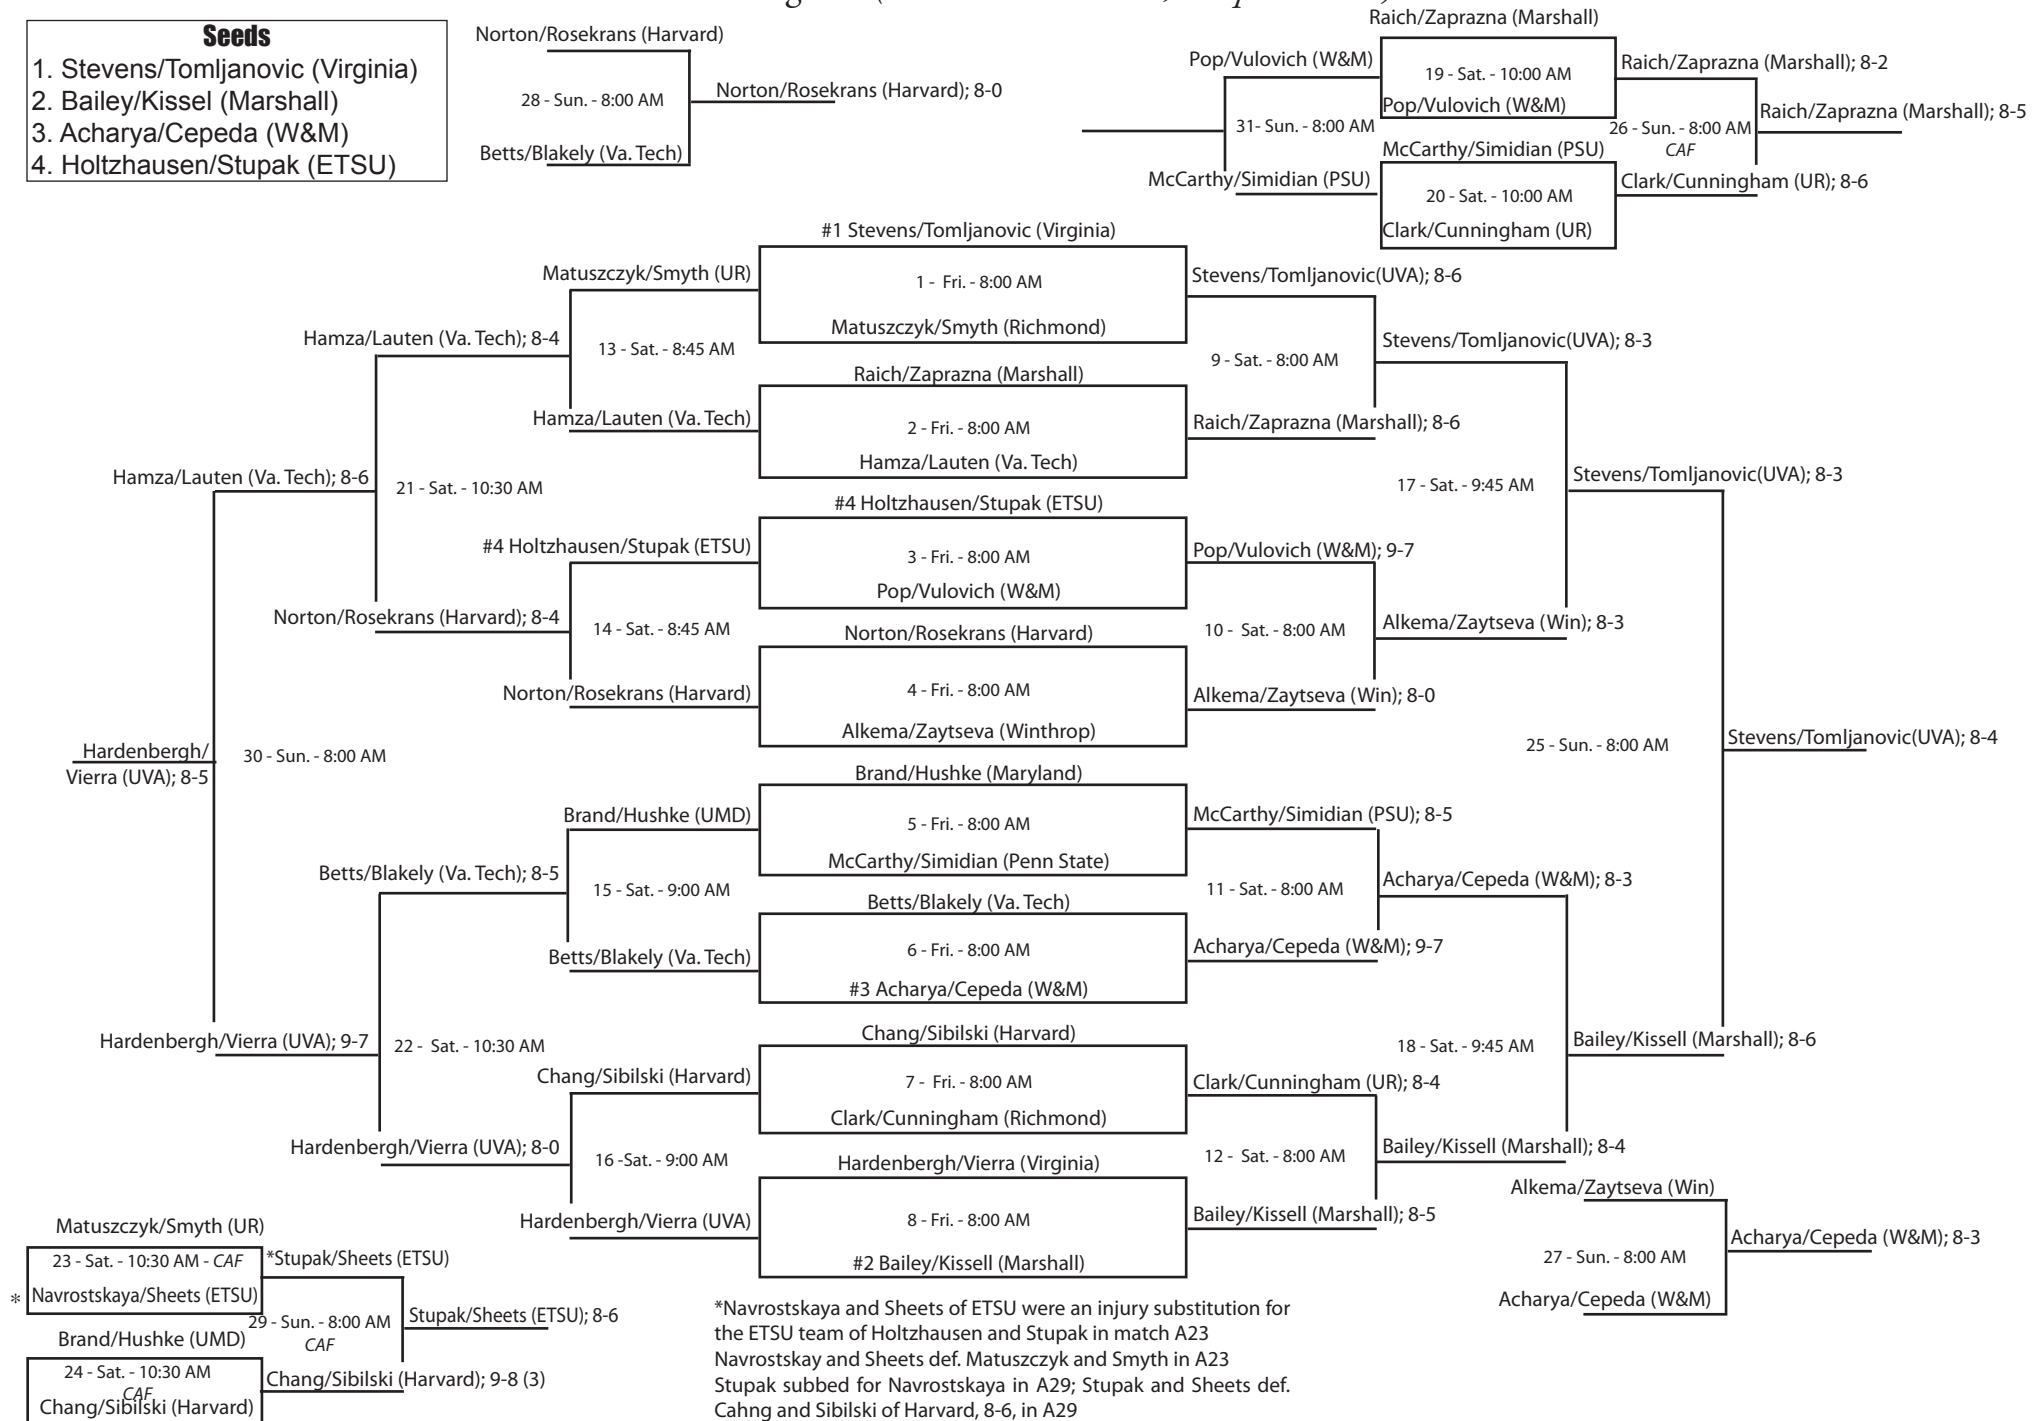

17th Annual William and Mary Women's Tennis Invitational • Williamsburg, Virginia • September 11-13, 2009

Singles - Flight B (all matches at Busch)

- Seeds**
1. Laura Burns (VCU)
 2. Isabell Raich (Marshall)
 3. Alex Bara (VCU)
 4. Carmen Pop (W&M)

17th Annual William and Mary Women's Tennis Invitational • Williamsburg, Virginia • September 11-13, 2009

Singles - Flight D (all matches at Dillard, except as noted)

- Seeds**
1. Lisa Miller (Maryland)
 2. Alex Lehman (Harvard)
 3. Maria Fuccillo (Virginia)
 4. Deanna Bailey (Marshall)

17th Annual William and Mary Women's Tennis Invitational • Williamsburg, Virginia • September 11-13, 2009

Singles - Flight E (all matches at Caf, except as noted)

- Seeds**
1. Kara Kucin (Marshall)
 2. Maria Prishlyak (Penn State)
 3. Emily Lauten (Va. Tech)
 4. Burce Kurkan (Maryland)

17th Annual William and Mary Women's Tennis Invitational • Williamsburg, Virginia • September 11-13, 2009

Doubles Flight A (all matches at Busch, except as noted)

- Seeds**
1. Stevens/Tomljanovic (Virginia)
 2. Bailey/Kissel (Marshall)
 3. Acharya/Cepeda (W&M)
 4. Holtzhausen/Stupak (ETSU)