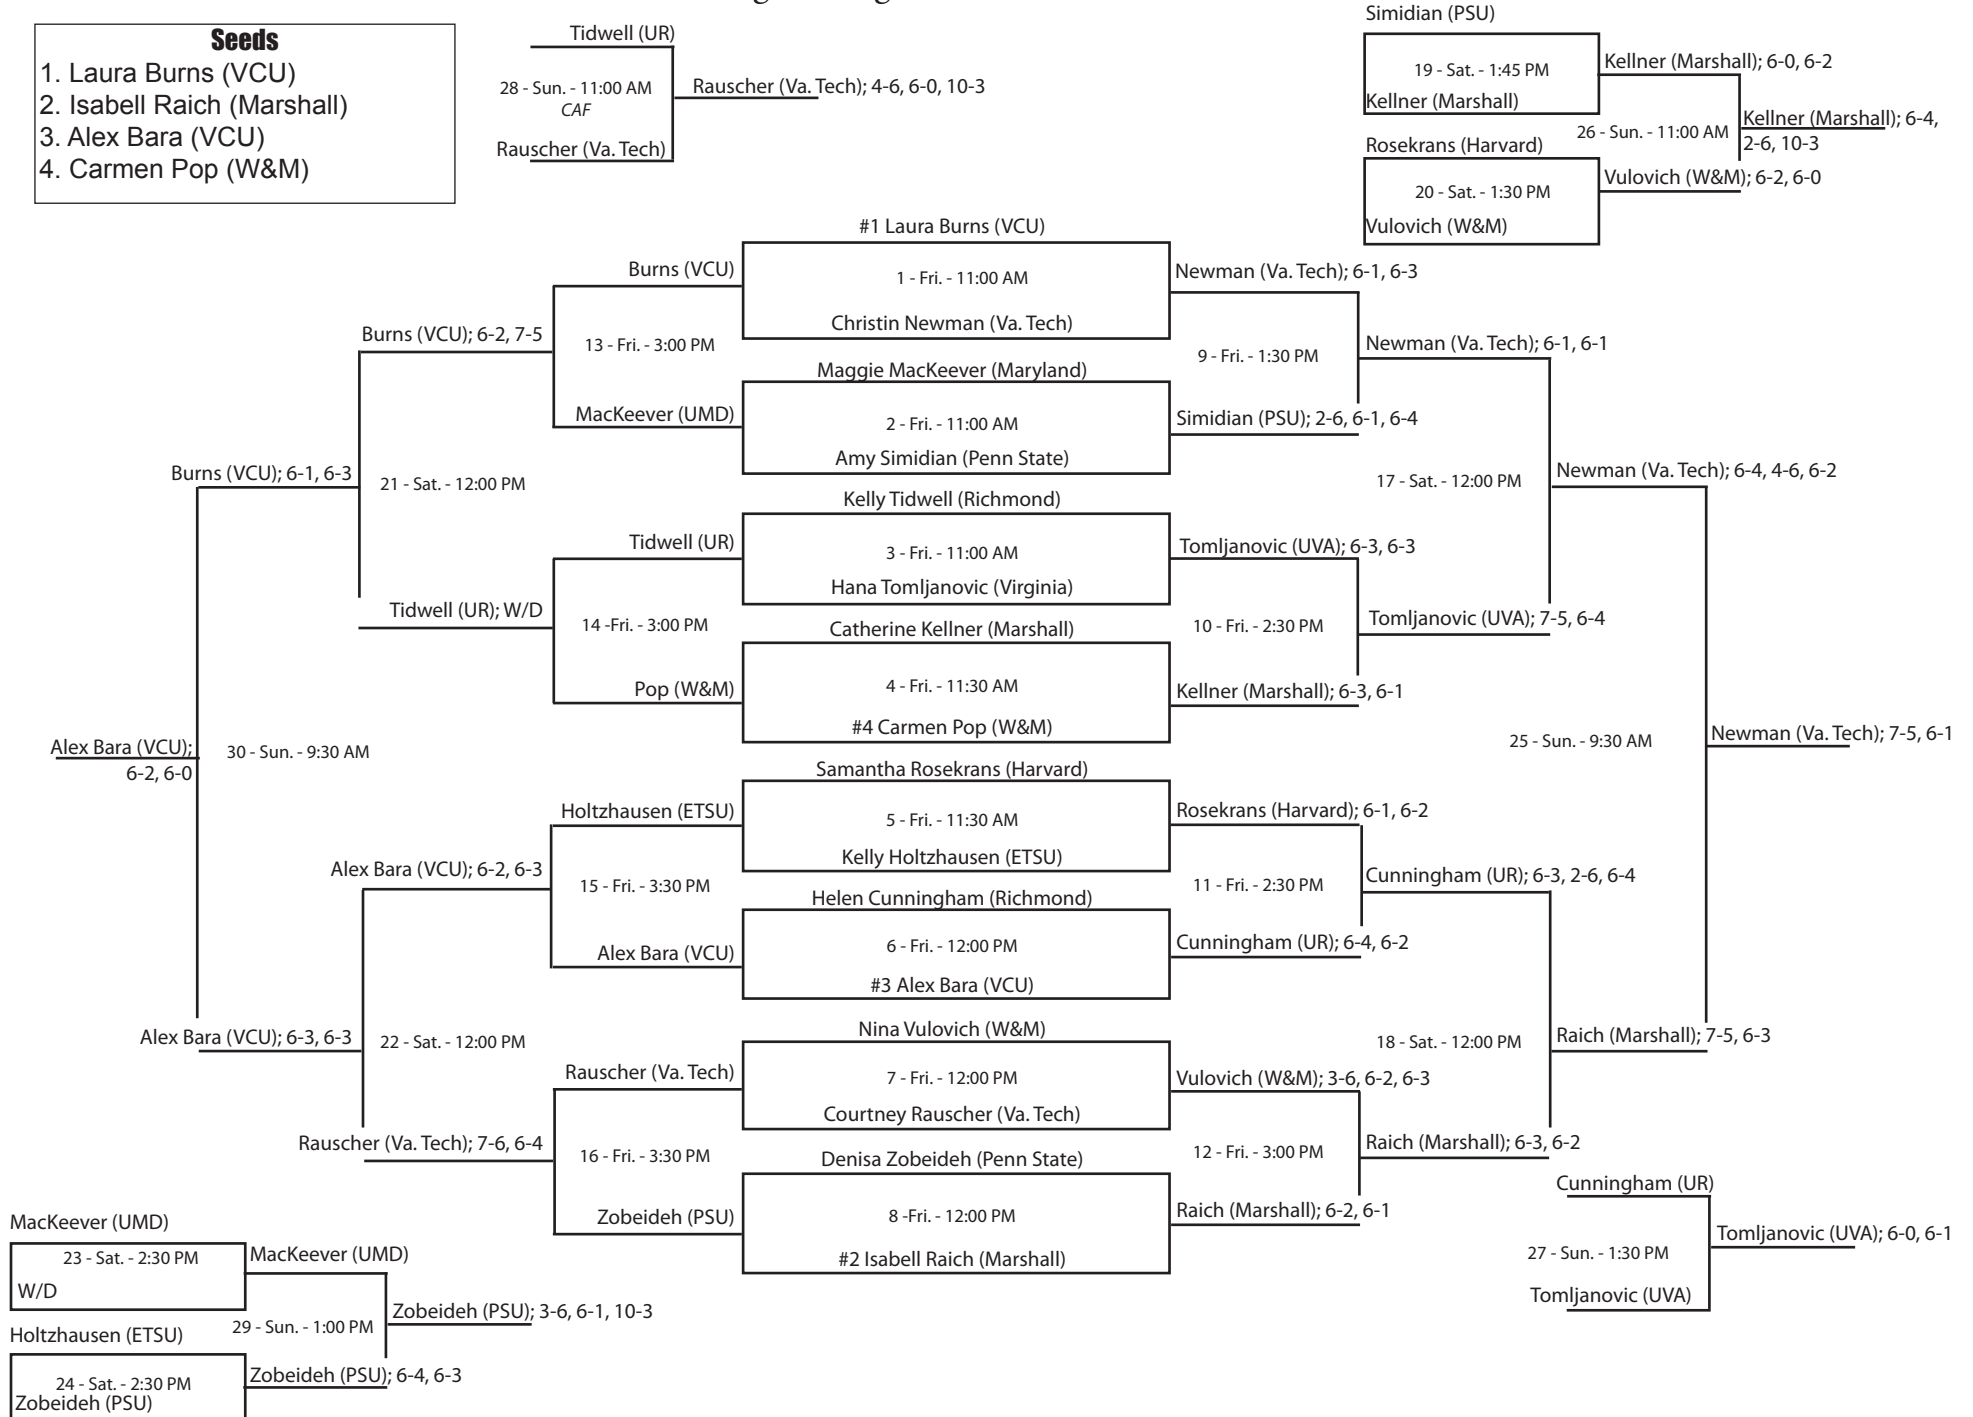

17th Annual William and Mary Women's Tennis Invitational • Williamsburg, Virginia • September 11-13, 2009

Singles - Flight B (all matches at Busch)

- Seeds**
1. Laura Burns (VCU)
 2. Isabell Raich (Marshall)
 3. Alex Bara (VCU)
 4. Carmen Pop (W&M)

17th Annual William and Mary Women's Tennis Invitational • Williamsburg, Virginia • September 11-13, 2009

Singles - Flight C (all matches at Dillard, except as noted)

- Seeds**
1. Neela Vaez (Virginia)
 2. Sandra Herrera (Winthrop)
 3. Olena Leonchuk (VCU)
 4. Paula Jaime (ETSU)

17th Annual William and Mary Women's Tennis Invitational • Williamsburg, Virginia • September 11-13, 2009

Singles - Flight D (all matches at Dillard, except as noted)

- Seeds**
1. Lisa Miller (Maryland)
 2. Alex Lehman (Harvard)
 3. Maria Fuccillo (Virginia)
 4. Deanna Bailey (Marshall)

17th Annual William and Mary Women's Tennis Invitational • Williamsburg, Virginia • September 11-13, 2009

Singles - Flight E (all matches at Caf, except as noted)

- Seeds**
1. Kara Kucin (Marshall)
 2. Maria Prishlyak (Penn State)
 3. Emily Lauten (Va. Tech)
 4. Burce Kurkan (Maryland)