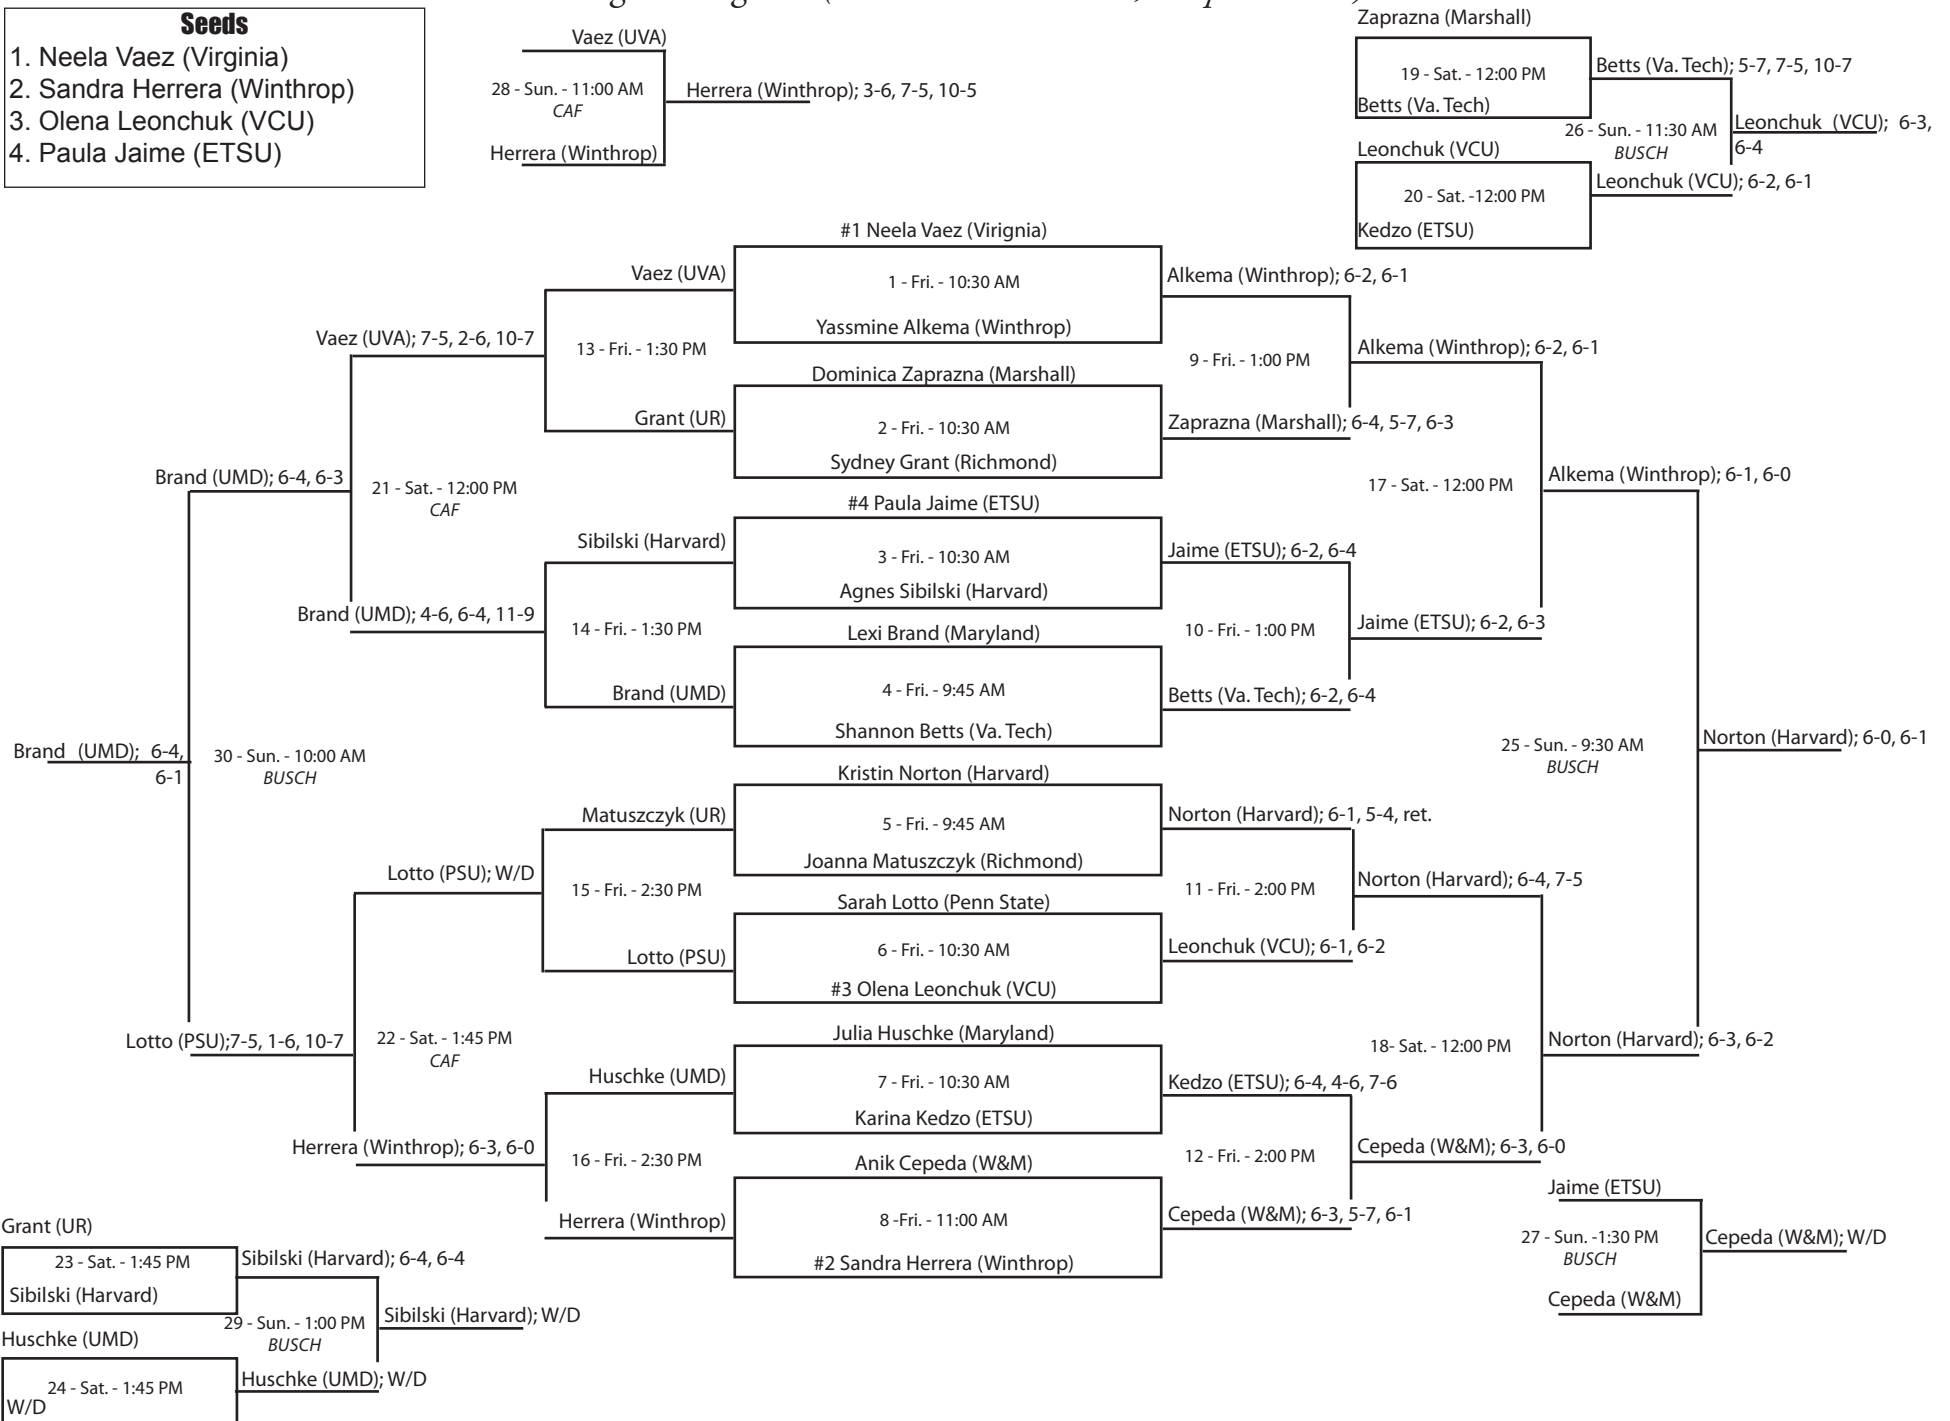

17th Annual William and Mary Women's Tennis Invitational • Williamsburg, Virginia • September 11-13, 2009

Singles - Flight B (all matches at Busch)

- Seeds**
1. Laura Burns (VCU)
 2. Isabell Raich (Marshall)
 3. Alex Bara (VCU)
 4. Carmen Pop (W&M)

17th Annual William and Mary Women's Tennis Invitational • Williamsburg, Virginia • September 11-13, 2009

Singles - Flight C (all matches at Dillard, except as noted)

- Seeds**
1. Neela Vaez (Virginia)
 2. Sandra Herrera (Winthrop)
 3. Olena Leonchuk (VCU)
 4. Paula Jaime (ETSU)

17th Annual William and Mary Women's Tennis Invitational • Williamsburg, Virginia • September 11-13, 2009

Singles - Flight D (all matches at Dillard, except as noted)

- Seeds**
1. Lisa Miller (Maryland)
 2. Alex Lehman (Harvard)
 3. Maria Fuccillo (Virginia)
 4. Deanna Bailey (Marshall)

17th Annual William and Mary Women's Tennis Invitational • Williamsburg, Virginia • September 11-13, 2009

Singles - Flight E (all matches at Caf, except as noted)

- Seeds**
1. Kara Kucin (Marshall)
 2. Maria Prishlyak (Penn State)
 3. Emily Lauten (Va. Tech)
 4. Burce Kurkan (Maryland)