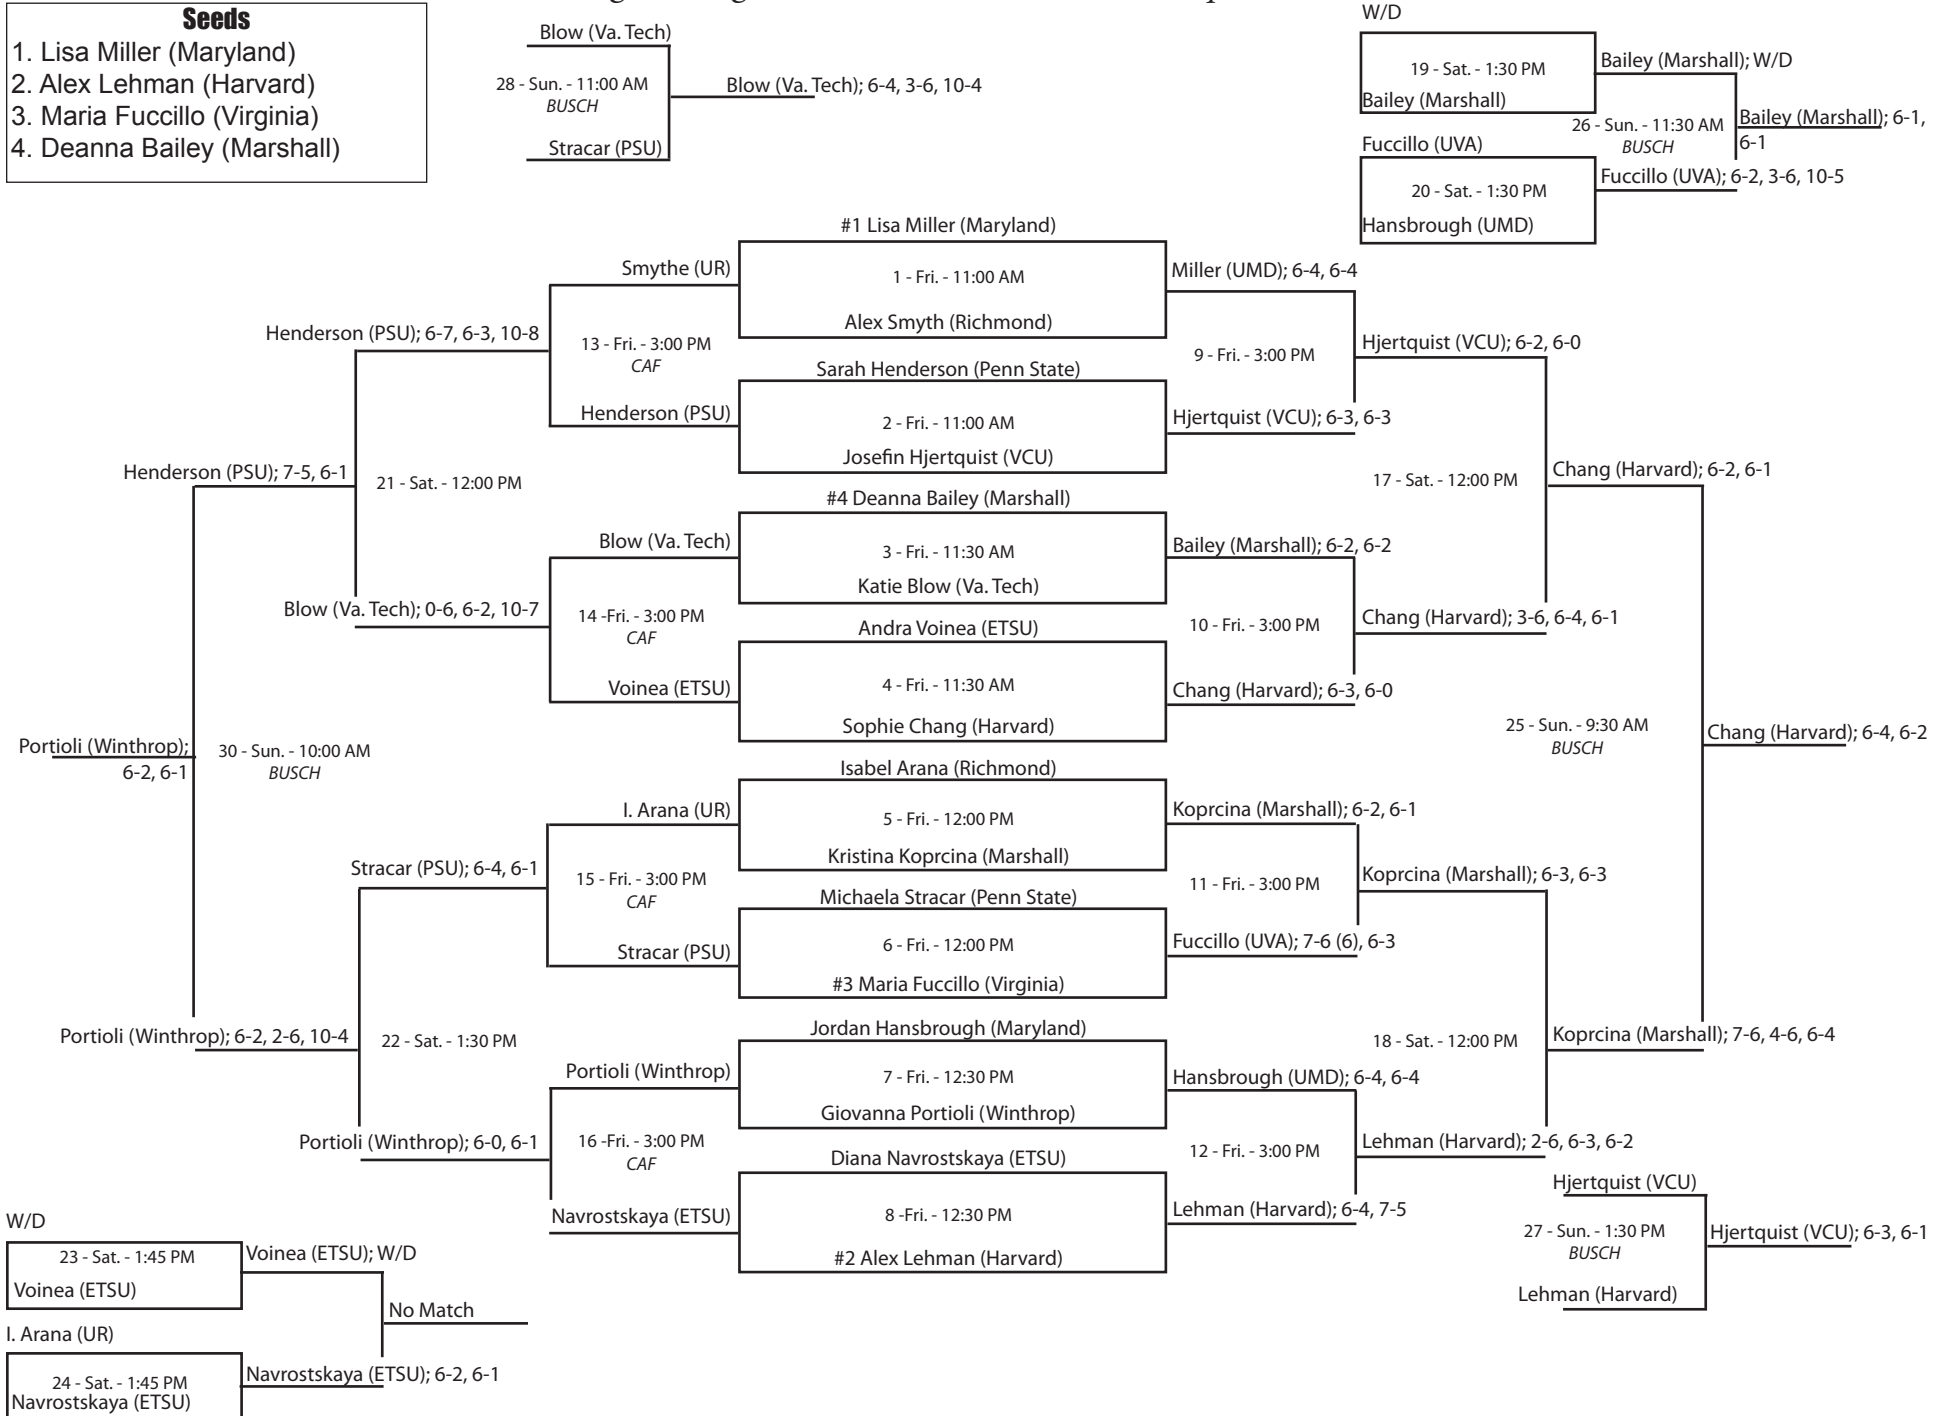

17th Annual William and Mary Women's Tennis Invitational • Williamsburg, Virginia • September 11-13, 2009

Singles - Flight B (all matches at Busch)

- Seeds**
1. Laura Burns (VCU)
 2. Isabell Raich (Marshall)
 3. Alex Bara (VCU)
 4. Carmen Pop (W&M)

17th Annual William and Mary Women's Tennis Invitational • Williamsburg, Virginia • September 11-13, 2009

Singles - Flight C (all matches at Dillard, except as noted)

- Seeds**
1. Neela Vaez (Virginia)
 2. Sandra Herrera (Winthrop)
 3. Olena Leonchuk (VCU)
 4. Paula Jaime (ETSU)

17th Annual William and Mary Women's Tennis Invitational • Williamsburg, Virginia • September 11-13, 2009

Singles - Flight D (all matches at Dillard, except as noted)

- Seeds**
1. Lisa Miller (Maryland)
 2. Alex Lehman (Harvard)
 3. Maria Fuccillo (Virginia)
 4. Deanna Bailey (Marshall)

17th Annual William and Mary Women's Tennis Invitational • Williamsburg, Virginia • September 11-13, 2009

Singles - Flight E (all matches at Caf, except as noted)

- Seeds**
1. Kara Kucin (Marshall)
 2. Maria Prishlyak (Penn State)
 3. Emily Lauten (Va. Tech)
 4. Burce Kurkan (Maryland)