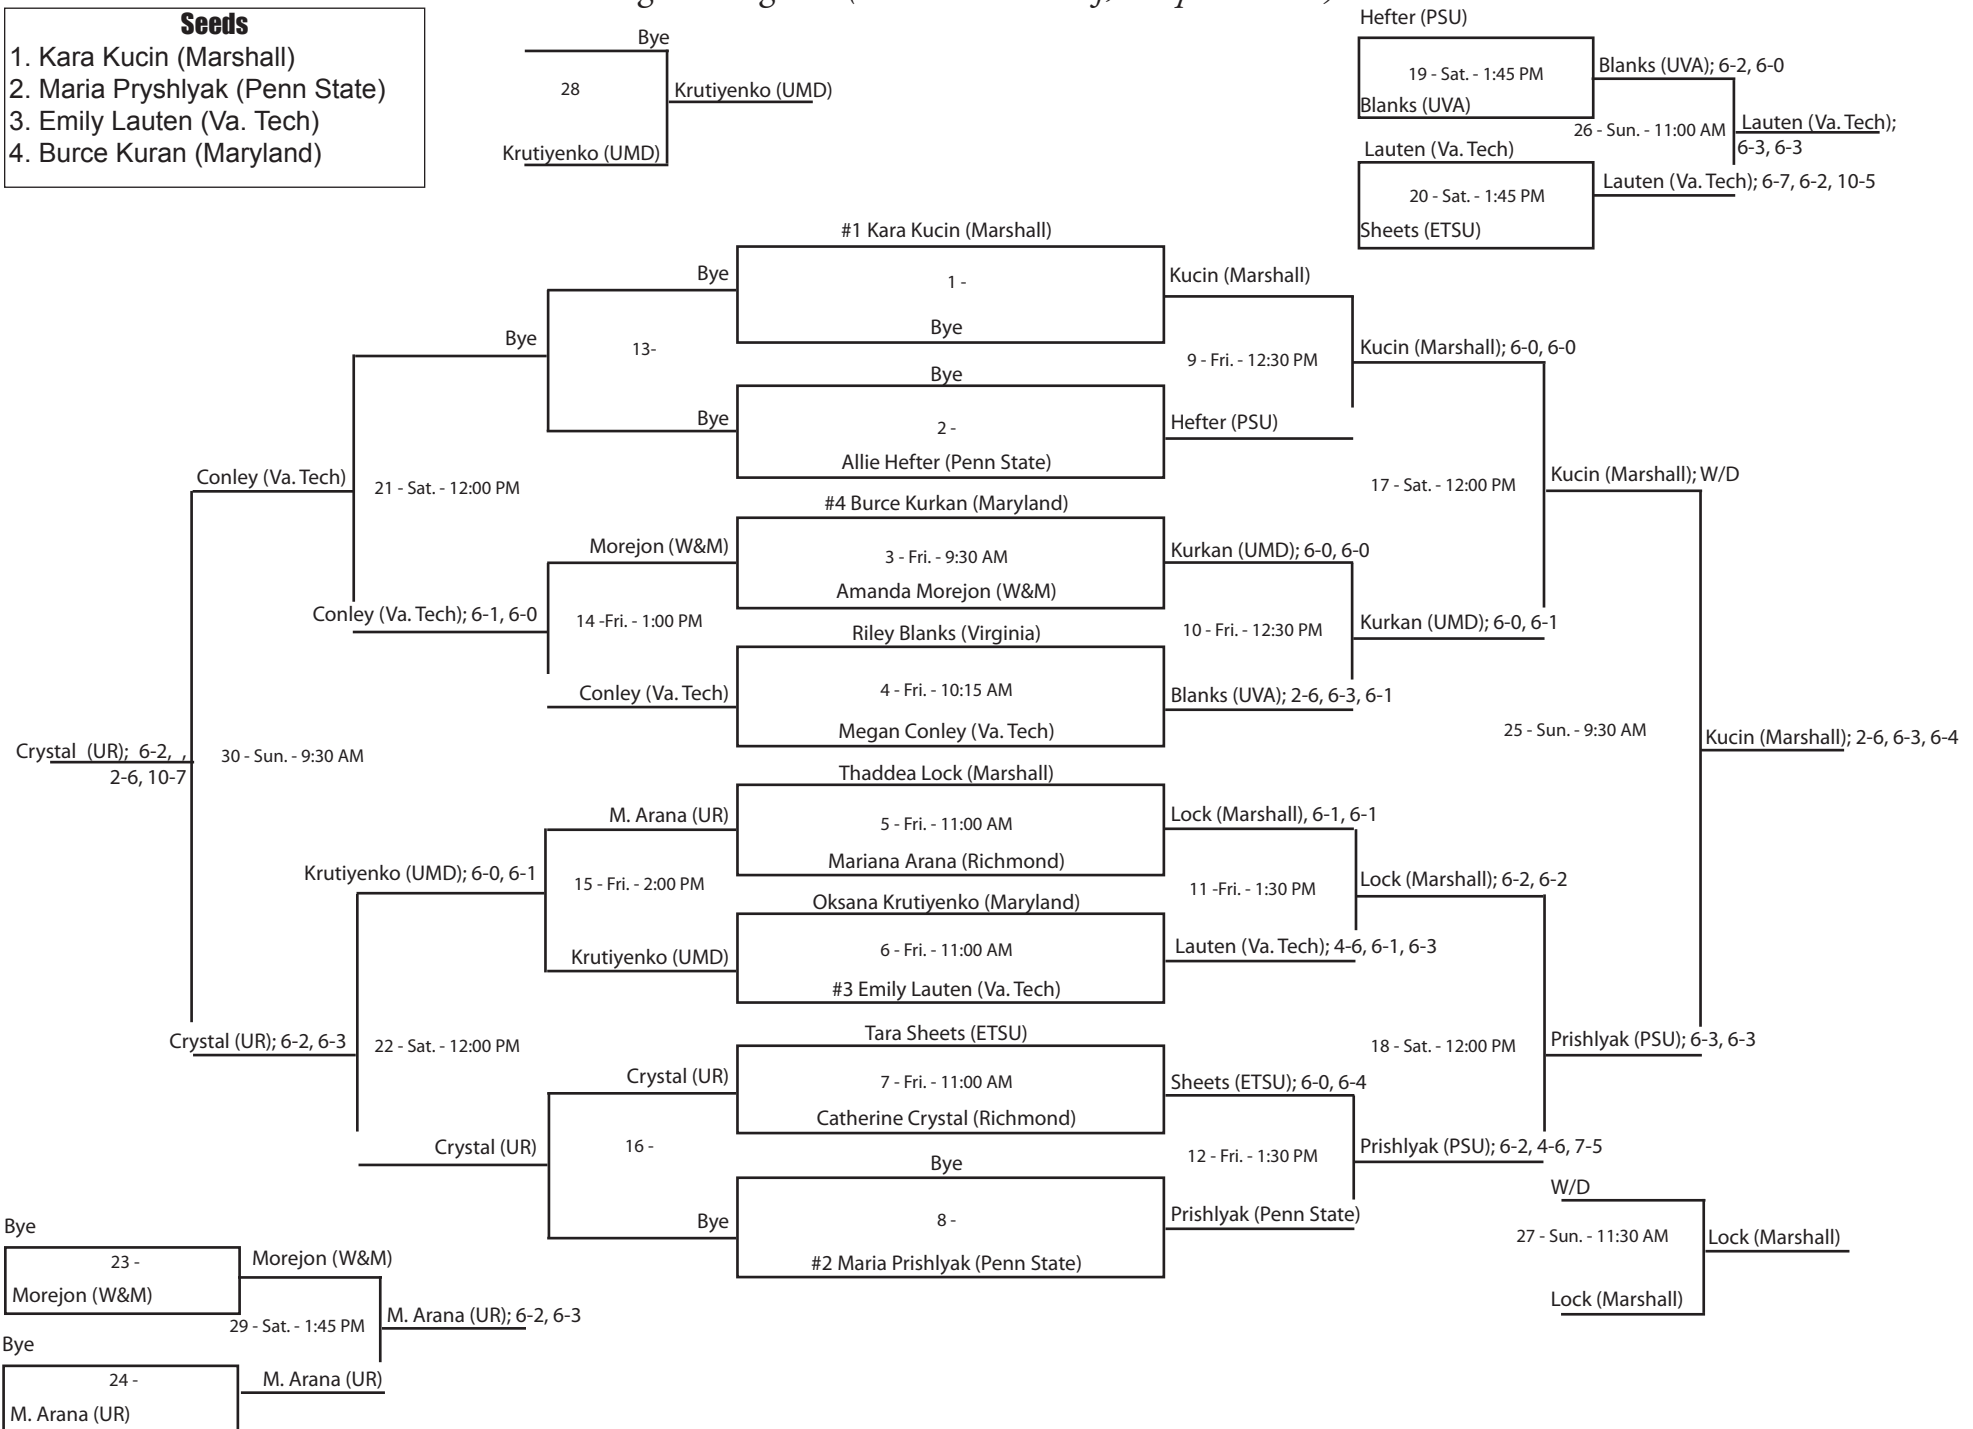

17th Annual William and Mary Women's Tennis Invitational • Williamsburg, Virginia • September 11-13, 2009

Singles - Flight B (all matches at Busch)

- Seeds**
1. Laura Burns (VCU)
 2. Isabell Raich (Marshall)
 3. Alex Bara (VCU)
 4. Carmen Pop (W&M)

17th Annual William and Mary Women's Tennis Invitational • Williamsburg, Virginia • September 11-13, 2009

Singles - Flight C (all matches at Dillard, except as noted)

- Seeds**
1. Neela Vaez (Virginia)
 2. Sandra Herrera (Winthrop)
 3. Olena Leonchuk (VCU)
 4. Paula Jaime (ETSU)

17th Annual William and Mary Women's Tennis Invitational • Williamsburg, Virginia • September 11-13, 2009

Singles - Flight D (all matches at Dillard, except as noted)

- Seeds**
1. Lisa Miller (Maryland)
 2. Alex Lehman (Harvard)
 3. Maria Fuccillo (Virginia)
 4. Deanna Bailey (Marshall)

17th Annual William and Mary Women's Tennis Invitational • Williamsburg, Virginia • September 11-13, 2009

Singles - Flight E (all matches at Caf, except as noted)

- Seeds**
1. Kara Kucin (Marshall)
 2. Maria Prishlyak (Penn State)
 3. Emily Lauten (Va. Tech)
 4. Burce Kurkan (Maryland)